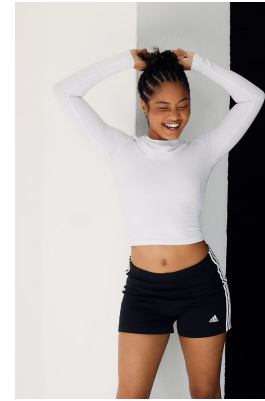

BOSS MODELS

DURBAN

ALISSA BLOEM

Height: 165cm Bust: 80cm Waist: 66cm Hips: 95cm Shoe: 4 UK Hair: Brown Eyes: Brown