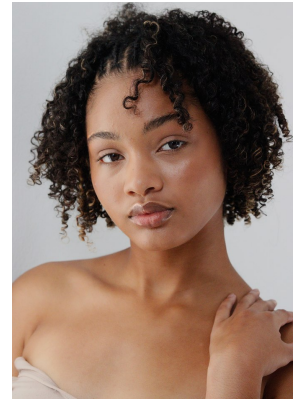

BOSS MODELS

DURBAN

ALISSA BLOEM

Height: 165cm Bust: 80cm Waist: 66cm Hips: 95cm Shoe: 4 UK Hair: Brown Eyes: Brown