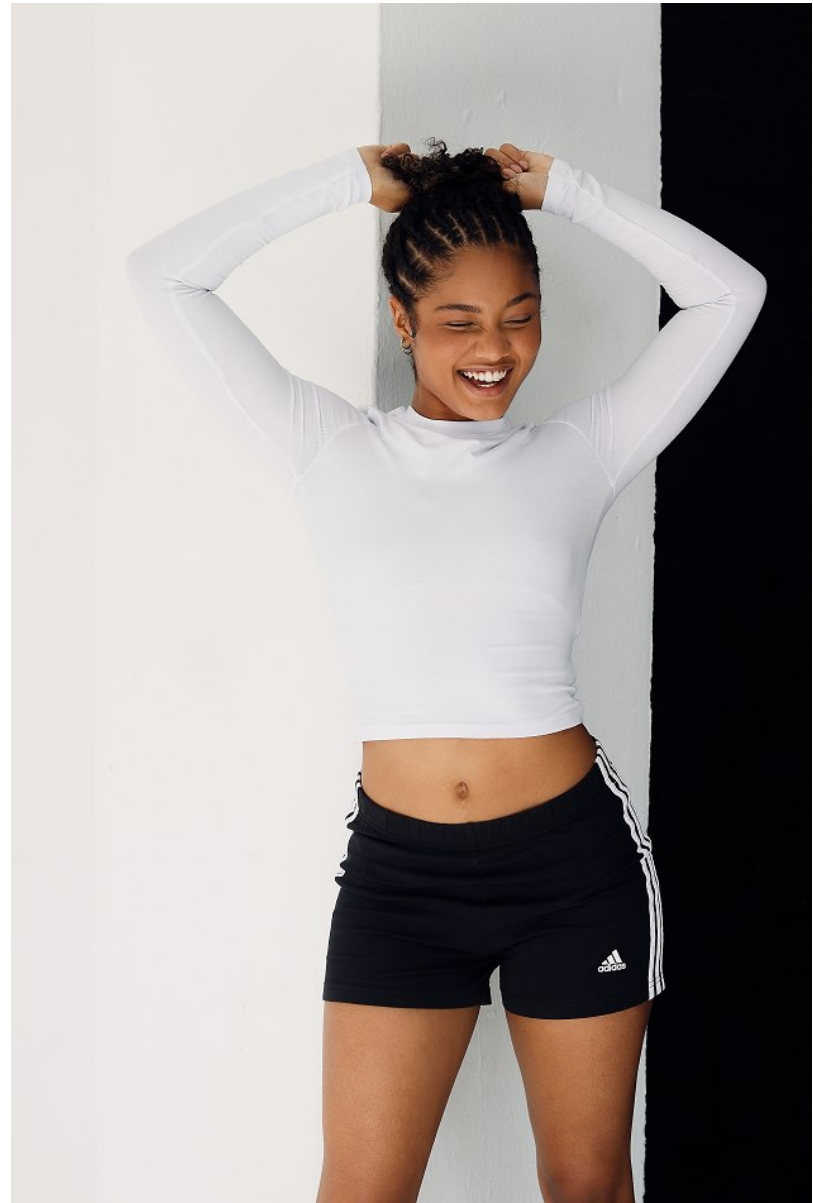

# BOSS MODELS

DURBAN

ALISSA BLOEM

Height: 165cm Bust: 80cm Waist: 66cm Hips: 95cm Shoe: 4 UK Hair: Brown Eyes: Brown