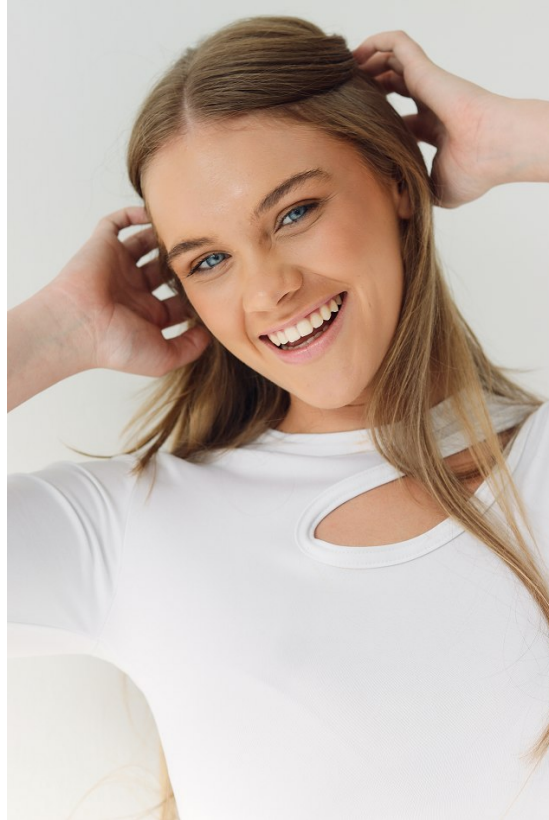

# BOSS MODELS

DURBAN

**ALEXIS LOTTER**

Height: 179cm Hips: 93cm Hair: Dirty Blonde Eyes: Blue/Grey