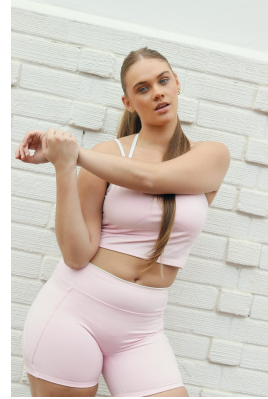

BOSS MODELS

DURBAN

ALEXIS LOTTER

Height: 179cm Hips: 93cm Hair: Dirty Blonde Eyes: Blue/Grey