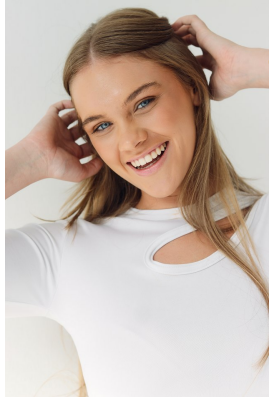

BOSS MODELS

DURBAN

ALEXIS LOTTER

Height: 179cm Hips: 93cm Hair: Dirty Blonde Eyes: Blue/Grey