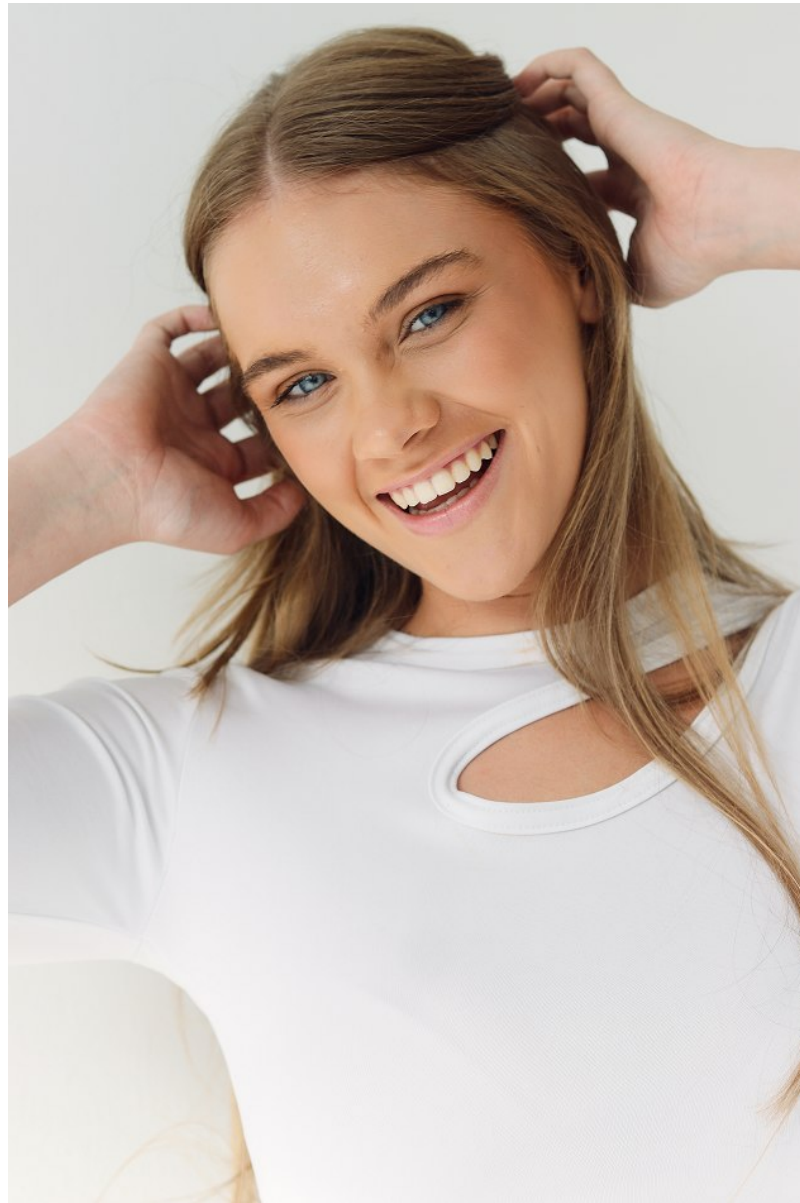

# BOSS MODELS

DURBAN

ALEXIS LOTTER

Height: 179cm Hips: 93cm Hair: Dirty Blonde Eyes: Blue/Grey

# BOSS MODELS

DURBAN

**ALEXIS LOTTER**

Height: 179cm Hips: 93cm Hair: Dirty Blonde Eyes: Blue/Grey