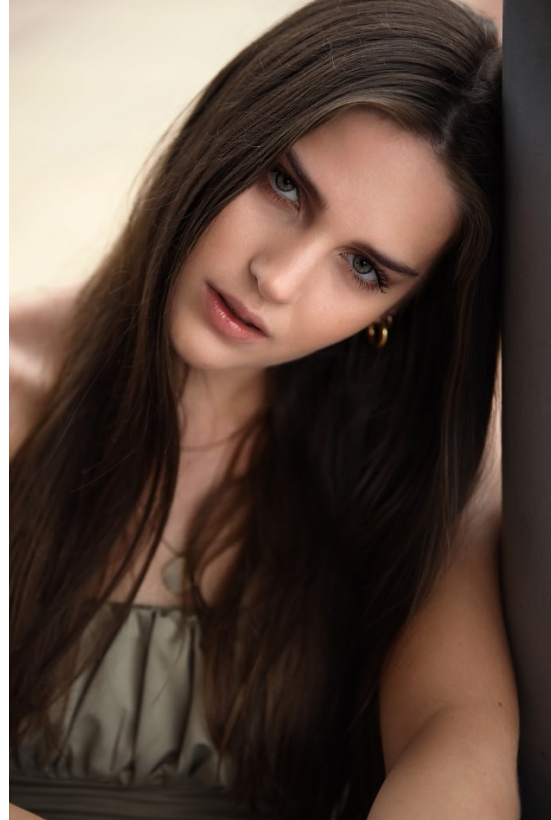

BOSS MODELS

DURBAN

MEGAN MORGAN

Height: 170cm Bust: 78cm Waist: 65cm Hips: 100cm Shoe: 5 UK Hair: Brown Eyes: Green

BOSS MODELS

DURBAN

MEGAN MORGAN

Height: 170cm Bust: 78cm Waist: 65cm Hips: 100cm Shoe: 5 UK Hair: Brown Eyes: Green

BOSS MODELS

DURBAN

MEGAN MORGAN

Height: 170cm Bust: 78cm Waist: 65cm Hips: 100cm Shoe: 5 UK Hair: Brown Eyes: Green