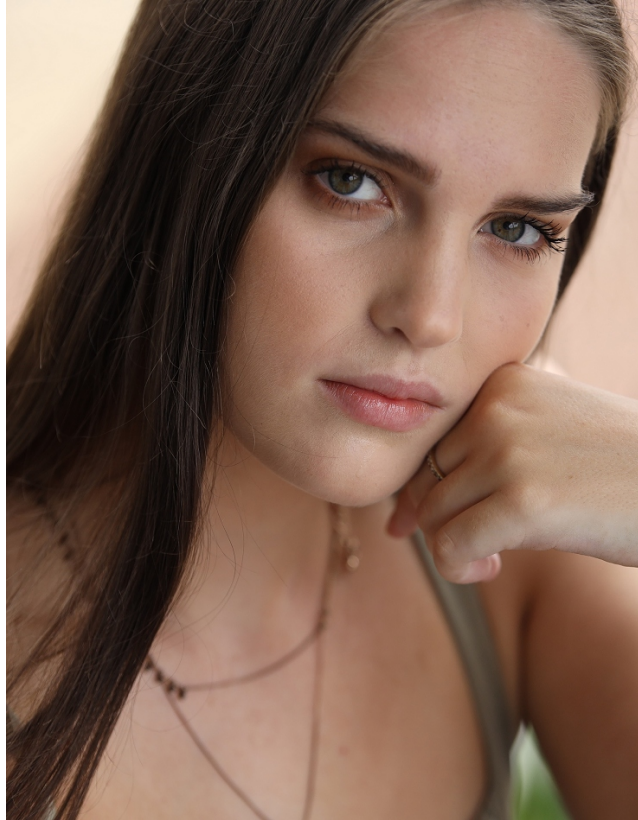

BOSS MODELS

DURBAN

MEGAN MORGAN

Height: 170cm Bust: 78cm Waist: 65cm Hips: 100cm Shoe: 5 UK Hair: Brown Eyes: Green

BOSS MODELS

DURBAN

MEGAN MORGAN

Height: 170cm Bust: 78cm Waist: 65cm Hips: 100cm Shoe: 5 UK Hair: Brown Eyes: Green

BOSS MODELS

DURBAN

MEGAN MORGAN

Height: 170cm Bust: 78cm Waist: 65cm Hips: 100cm Shoe: 5 UK Hair: Brown Eyes: Green