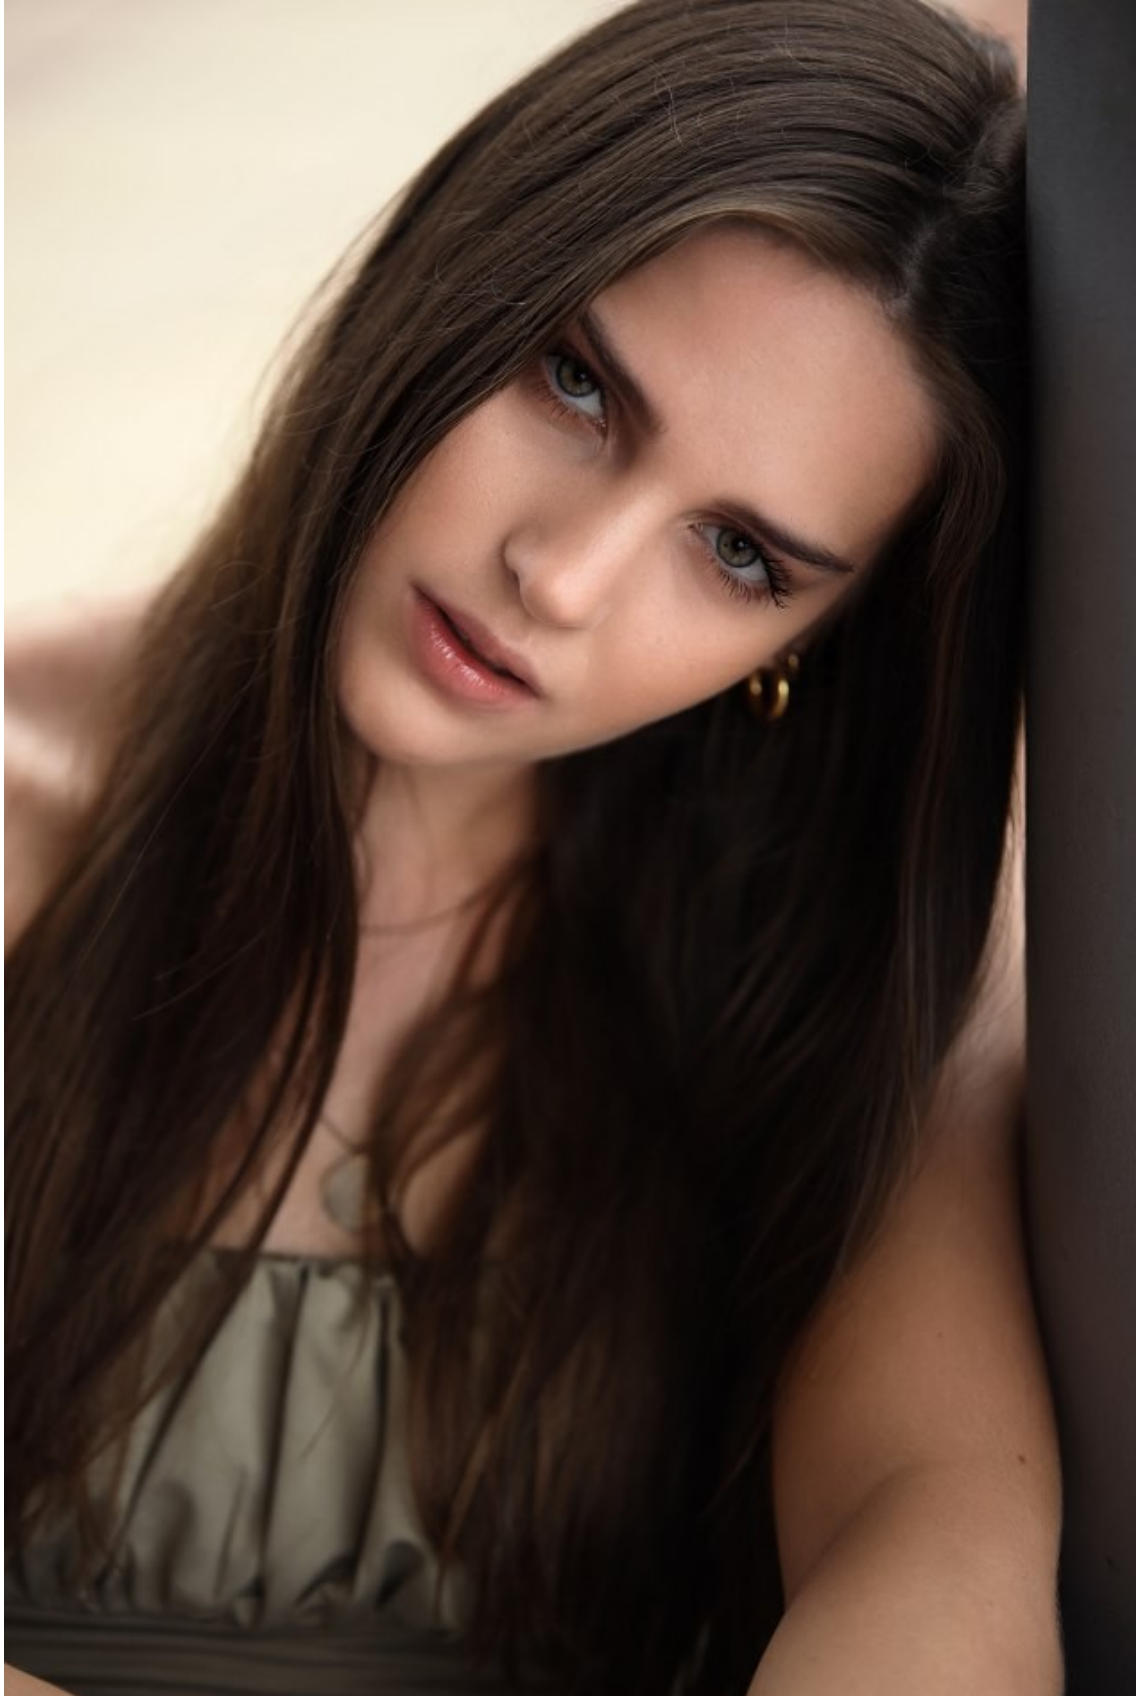

MEGAN MORGAN

BOSS MODELS

DURBAN

MEGAN MORGAN

Height: 170cm Bust: 78cm Waist: 65cm Hips: 100cm Shoe: 5 UK Hair: Brown Eyes: Green