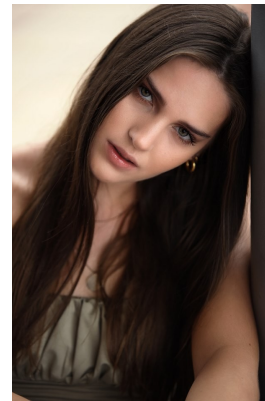

# BOSS MODELS

DURBAN

## MEGAN MORGAN

Height: 170cm Bust: 78cm Waist: 65cm Hips: 100cm Shoe: 5 UK Hair: Brown Eyes: Green