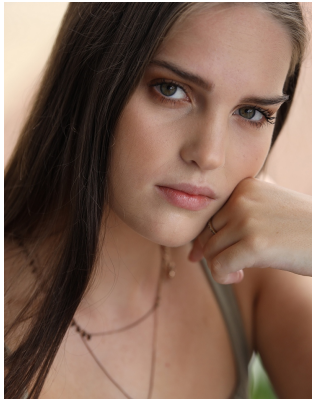

# BOSS MODELS

DURBAN

## MEGAN MORGAN

Height: 170cm Bust: 78cm Waist: 65cm Hips: 100cm Shoe: 5 UK Hair: Brown Eyes: Green