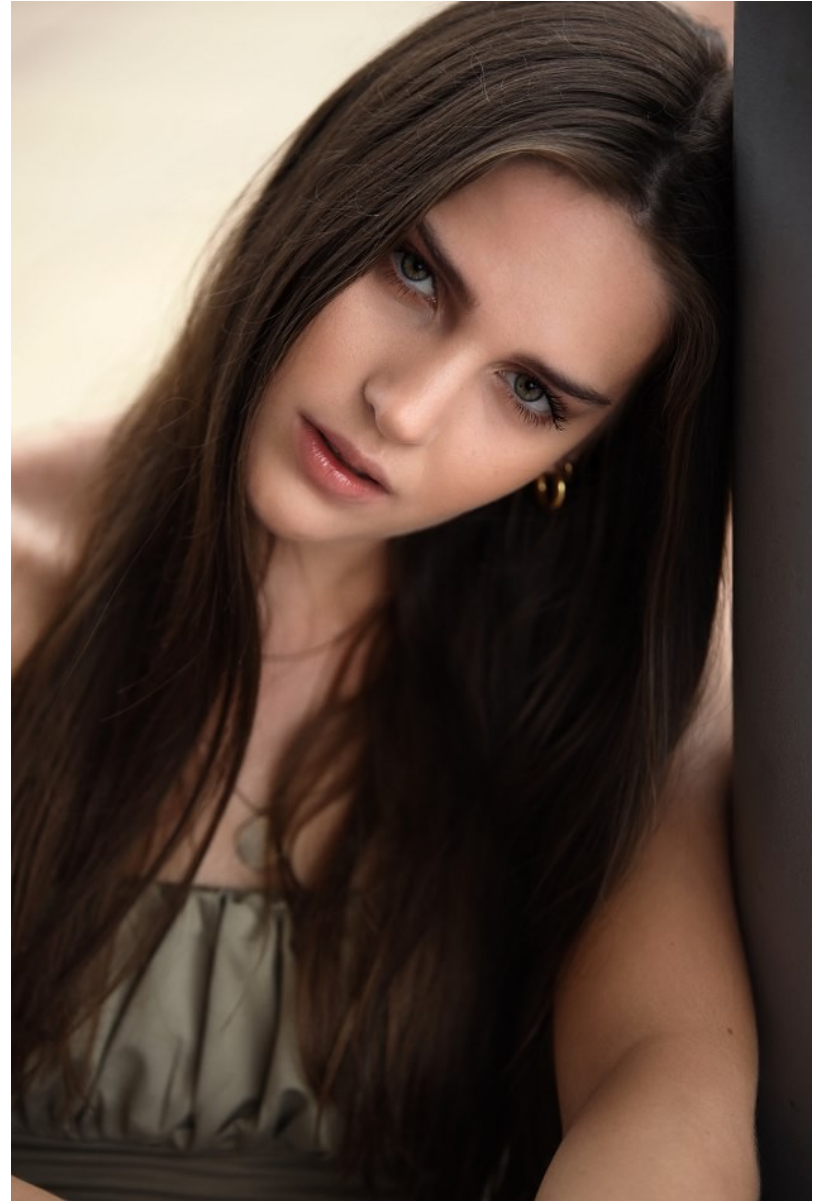

BOSS MODELS

DURBAN

MEGAN MORGAN

Height: 170cm Bust: 78cm Waist: 65cm Hips: 100cm Shoe: 5 UK Hair: Brown Eyes: Green

BOSS MODELS

DURBAN

MEGAN MORGAN

Height: 170cm Bust: 78cm Waist: 65cm Hips: 100cm Shoe: 5 UK Hair: Brown Eyes: Green

BOSS MODELS

DURBAN

MEGAN MORGAN

Height: 170cm Bust: 78cm Waist: 65cm Hips: 100cm Shoe: 5 UK Hair: Brown Eyes: Green