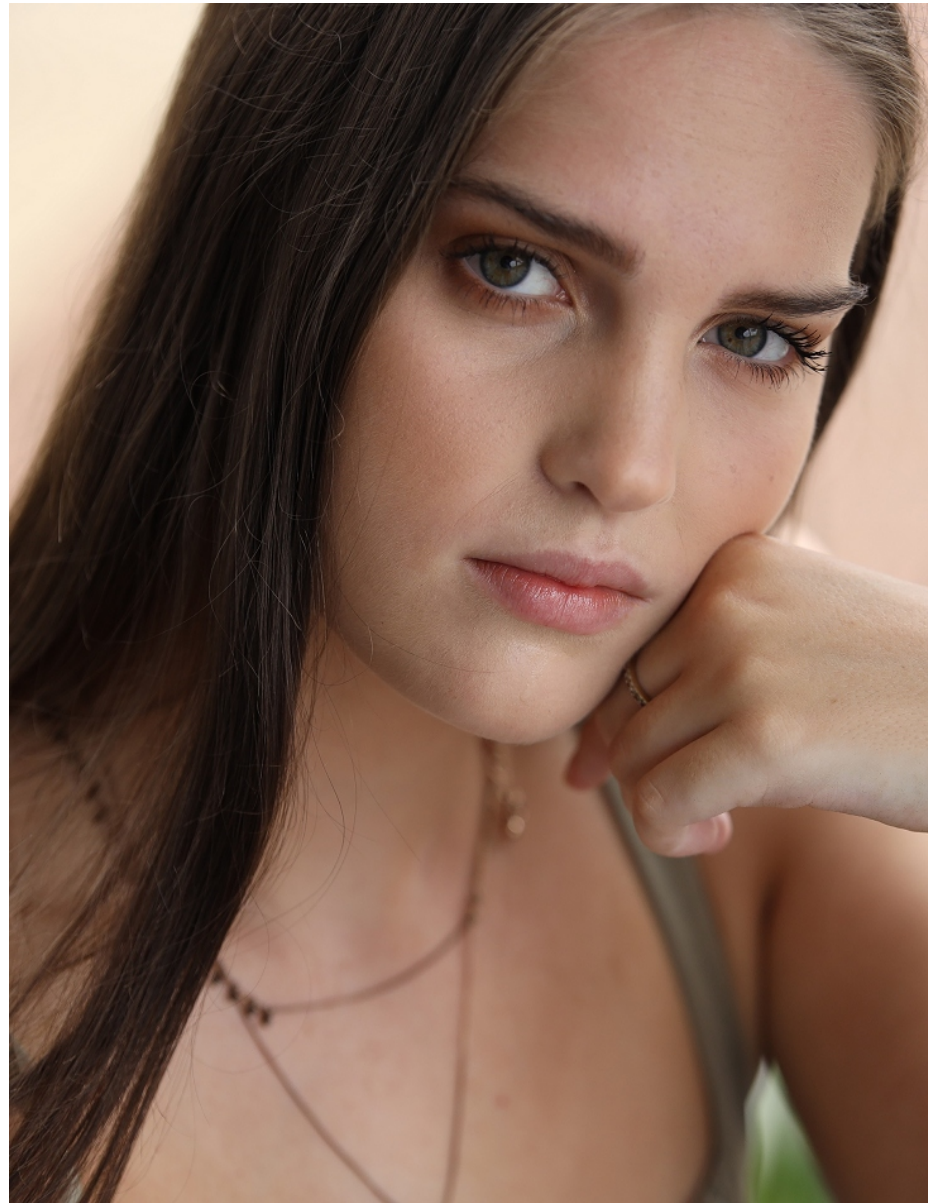

BOSS MODELS

DURBAN

MEGAN MORGAN

Height: 170cm Bust: 78cm Waist: 65cm Hips: 100cm Shoe: 5 UK Hair: Brown Eyes: Green

BOSS MODELS

DURBAN

MEGAN MORGAN

Height: 170cm Bust: 78cm Waist: 65cm Hips: 100cm Shoe: 5 UK Hair: Brown Eyes: Green

BOSS MODELS

DURBAN

MEGAN MORGAN

Height: 170cm Bust: 78cm Waist: 65cm Hips: 100cm Shoe: 5 UK Hair: Brown Eyes: Green