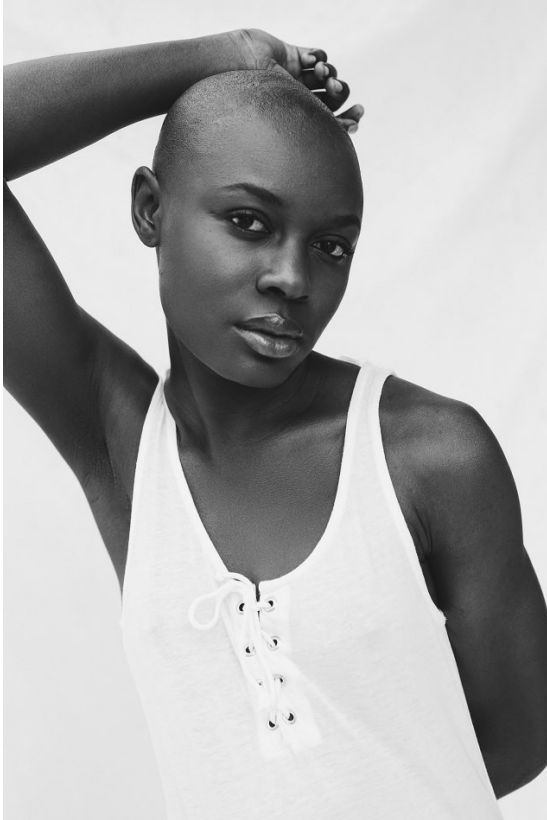

BOSS MODELS

DURBAN

NOMFUNDO HLATSHWAYO

Height: 173cm Bust: 78cm Waist: 65cm Hips: 96cm Shoe: 7 UK Hair: Black Eyes: Black

BOSS MODELS

DURBAN

NOMFUNDO HLATSHWAYO

Height: 173cm Bust: 78cm Waist: 65cm Hips: 96cm Shoe: 7 UK Hair: Black Eyes: Black

BOSS MODELS

D U R B A N

Image: Nomfundo Hlatshwayo represented by Boss Models Durban

Image: Nomfundo Hlatshwayo represented by Boss Models Durban

NOMFUNDO HLATSHWAYO

Height: 173cm Bust: 78cm Waist: 65cm Hips: 96cm Shoe: 7 UK Hair: Black Eyes: Black