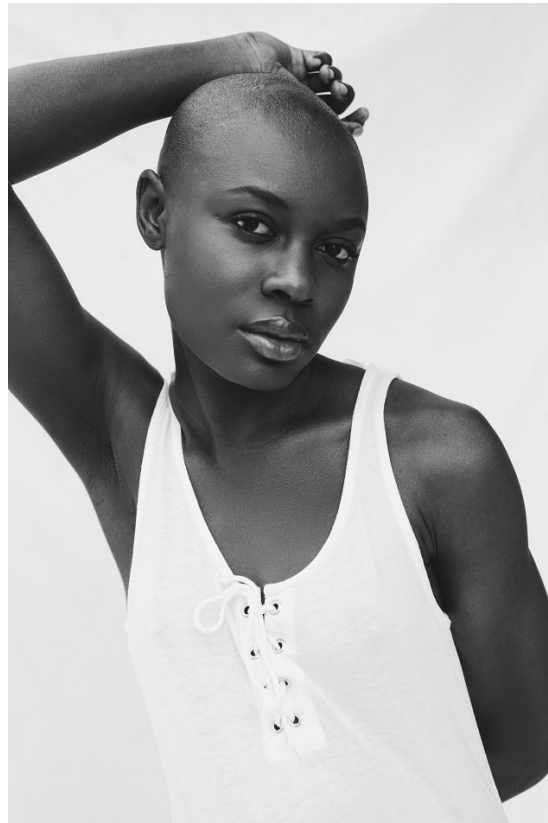

# BOSS MODELS

DURBAN

## NOMFUNDO HLATSHWAYO

Height: 173cm Bust: 78cm Waist: 65cm Hips: 96cm Shoe: 7 UK Hair: Black Eyes: Black