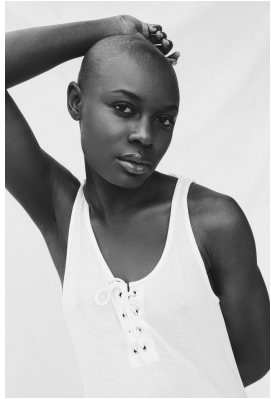

BOSS MODELS

DURBAN

Image: Nomfundo Hlatshwayo represented by Boss Models Durban

Image: Nomfundo Hlatshwayo represented by Bc

NOMFUNDO HLATSHWAYO

Height: 173cm Bust: 78cm Waist: 65cm Hips: 96cm Shoe: 7 UK Hair: Black Eyes: Black