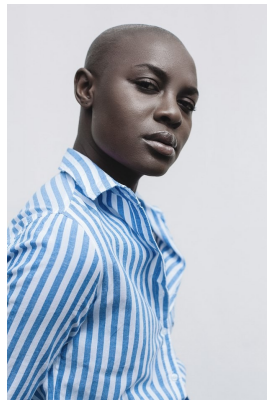

# BOSS MODELS

DURBAN

Image: Nomfundo Hlatshwayo represented by Boss Models Durban

## NOMFUNDO HLATSHWAYO

Height: 173cm Bust: 78cm Waist: 65cm Hips: 96cm Shoe: 7 UK Hair: Black Eyes: Black

# BOSS MODELS

D U R B A N

Image: Nomfundo Hlatshwayo represented by Boss Models Durban