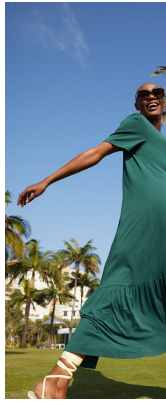

# BOSS MODELS

DURBAN

Image: Nomfundo Hlatshwayo represented by Boss Models Durban

## NOMFUNDO HLATSHWAYO

Height: 173cm Bust: 78cm Waist: 65cm Hips: 96cm Shoe: 7 UK Hair: Black Eyes: Black