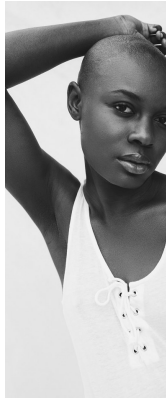

# BOSS MODELS

DURBAN

Image: Nomfundo Hlatshwayo represented by Boss Models Durban

## NOMFUNDO HLATSHWAYO

Height: 173cm Bust: 78cm Waist: 65cm Hips: 96cm Shoe: 7 UK Hair: Black Eyes: Black

# BOSS MODELS

D U R B A N

Image: Nomfundo Hlatshwayo represented by Boss Models Durban