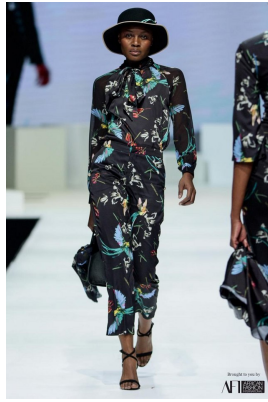

# BOSS MODELS

DURBAN

Image: Nomfundo Hlatshwayo represented by Boss Models Durban

## NOMFUNDO HLATSHWAYO

Height: 173cm Bust: 78cm Waist: 65cm Hips: 96cm Shoe: 7 UK Hair: Black Eyes: Black