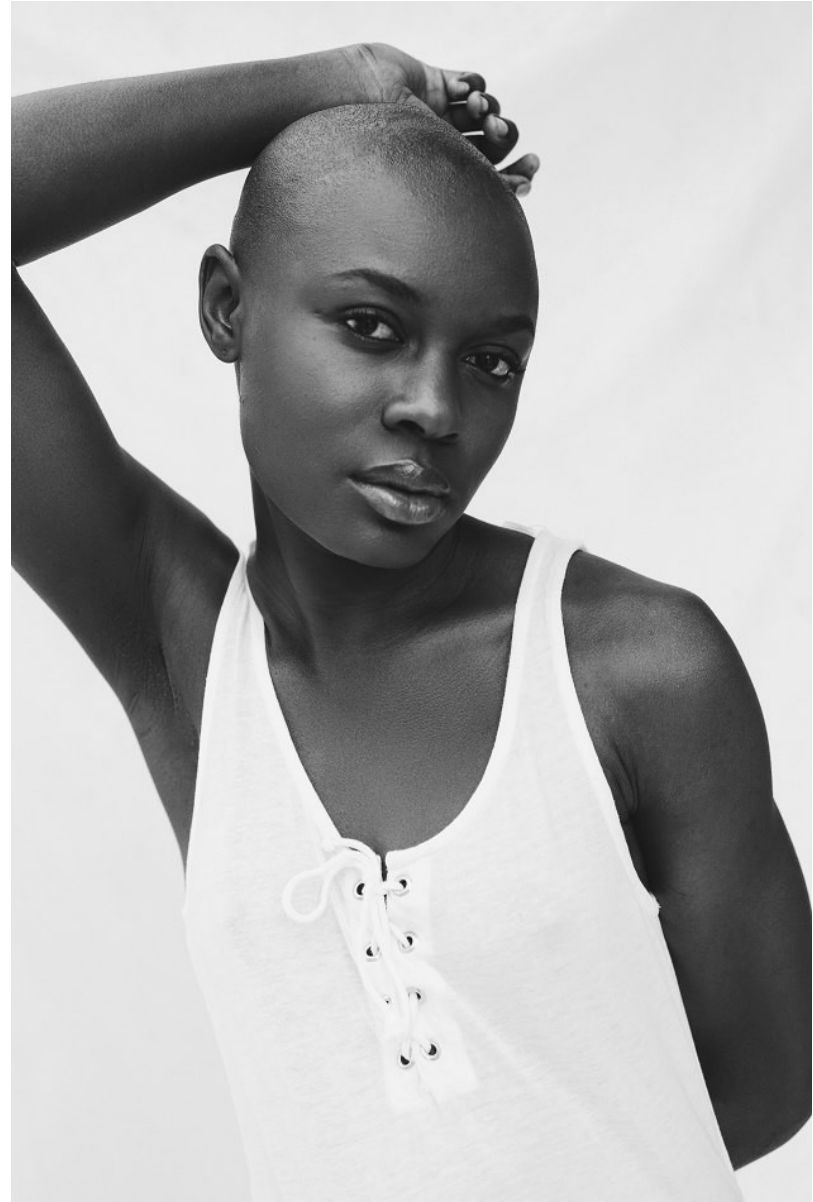

BOSS MODELS

DURBAN

NOMFUNDO HLATSHWAYO

Height: 173cm Bust: 78cm Waist: 65cm Hips: 96cm Shoe: 7 UK Hair: Black Eyes: Black

BOSS MODELS

DURBAN

NOMFUNDO HLATSHWAYO

Height: 173cm Bust: 78cm Waist: 65cm Hips: 96cm Shoe: 7 UK Hair: Black Eyes: Black

BOSS MODELS

DURBAN

NOMFUNDO HLATSHWAYO

Height: 173cm Bust: 78cm Waist: 65cm Hips: 96cm Shoe: 7 UK Hair: Black Eyes: Black

BOSS MODELS

DURBAN

Image: Nomfundo Hlatshwayo represented by Boss Models Durban

NOMFUNDO HLATSHWAYO