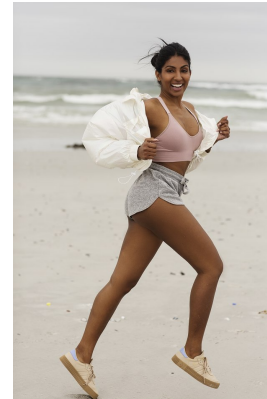

BOSS MODELS

DURBAN

AVANIA REDDY

Height: 166cm Bust: 81cm Waist: 58cm Hips: 95cm Shoe: 6 UK Hair: Brown Eyes: Brown

BOSS MODELS

DURBAN

AVANIA REDDY

Height: 166cm Bust: 81cm Waist: 58cm Hips: 95cm Shoe: 6 UK Hair: Brown Eyes: Brown