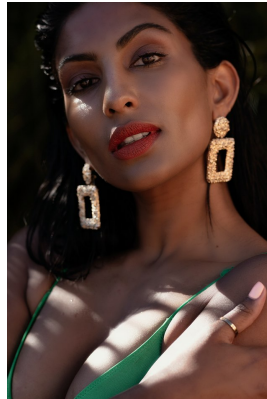

BOSS MODELS

DURBAN

AVANIA REDDY

Height: 166cm Bust: 81cm Waist: 58cm Hips: 95cm Shoe: 6 UK Hair: Brown Eyes: Brown

BOSS MODELS

DURBAN

AVANIA REDDY

Height: 166cm Bust: 81cm Waist: 58cm Hips: 95cm Shoe: 6 UK Hair: Brown Eyes: Brown