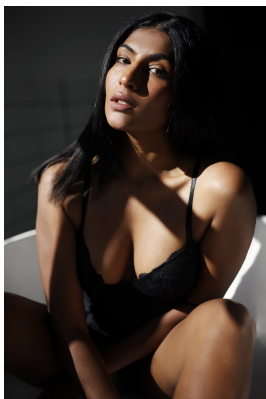

BOSS MODELS

DURBAN

AVANIA REDDY

Height: 166cm Bust: 81cm Waist: 58cm Hips: 95cm Shoe: 6 UK Hair: Brown Eyes: Brown

BOSS MODELS

DURBAN

AVANIA REDDY

Height: 166cm Bust: 81cm Waist: 58cm Hips: 95cm Shoe: 6 UK Hair: Brown Eyes: Brown