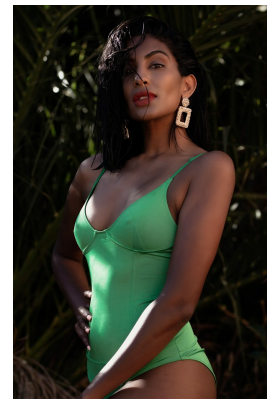

BOSS MODELS

DURBAN

AVANIA REDDY

Height: 166cm Bust: 81cm Waist: 58cm Hips: 95cm Shoe: 6 UK Hair: Brown Eyes: Brown

BOSS MODELS

DURBAN

AVANIA REDDY

Height: 166cm Bust: 81cm Waist: 58cm Hips: 95cm Shoe: 6 UK Hair: Brown Eyes: Brown