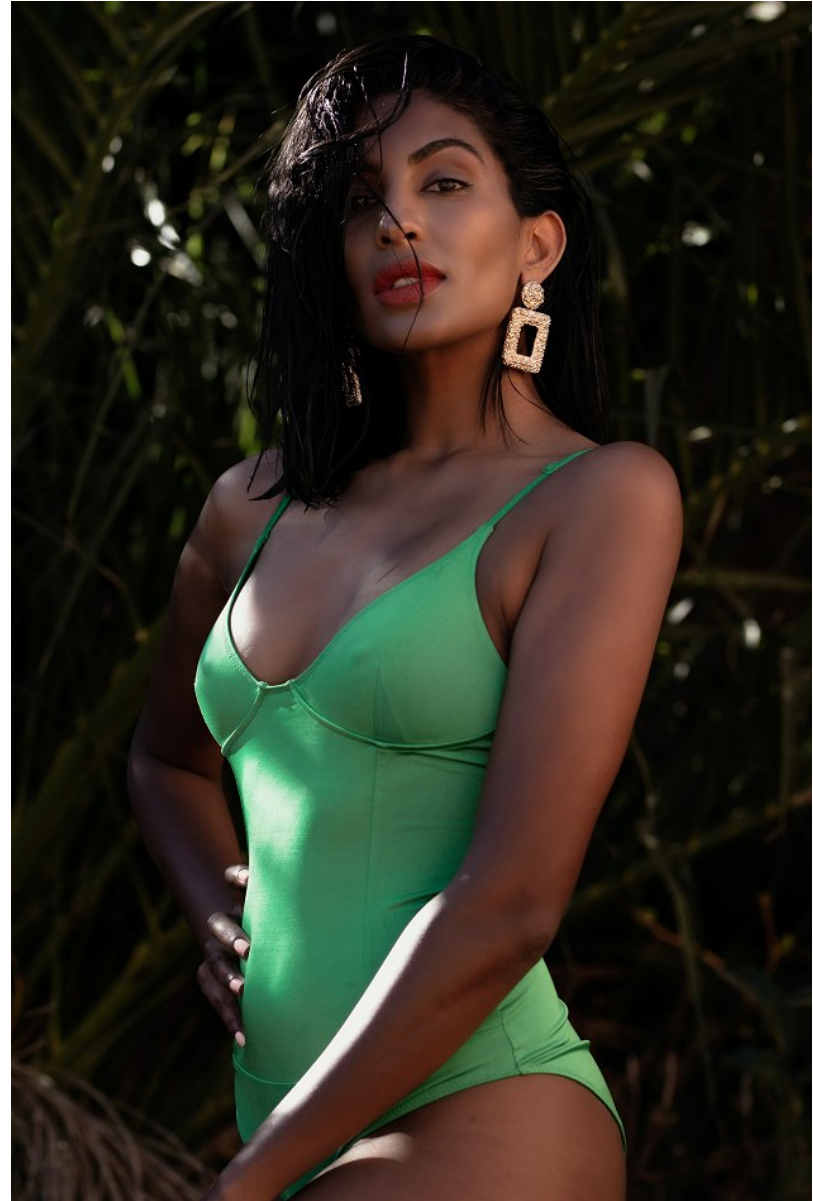

BOSS MODELS

DURBAN

AVANIA REDDY

Height: 166cm Bust: 81cm Waist: 58cm Hips: 95cm Shoe: 6 UK Hair: Brown Eyes: Brown