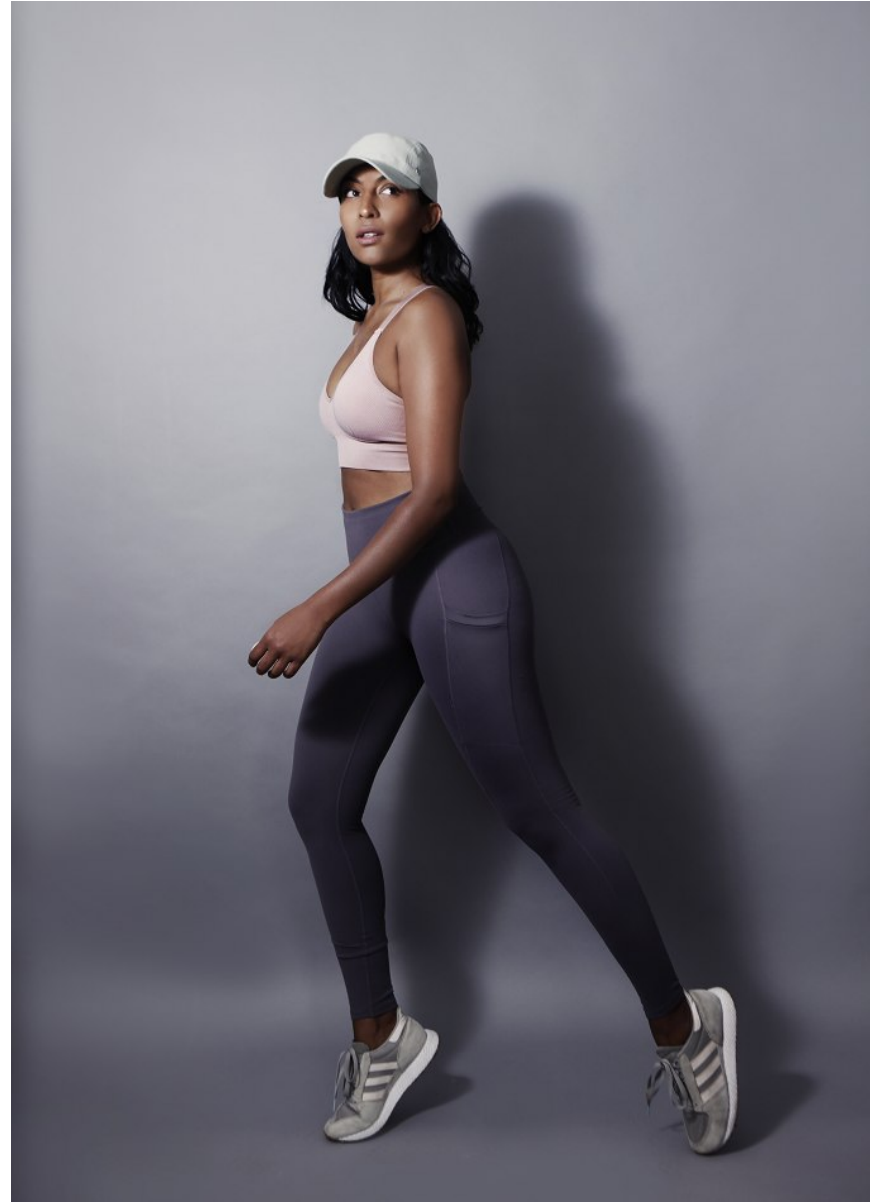

BOSS MODELS

DURBAN

AVANIA REDDY

Height: 166cm Bust: 81cm Waist: 58cm Hips: 95cm Shoe: 6 UK Hair: Brown Eyes: Brown

BOSS MODELS

DURBAN

AVANIA REDDY

Height: 166cm Bust: 81cm Waist: 58cm Hips: 95cm Shoe: 6 UK Hair: Brown Eyes: Brown