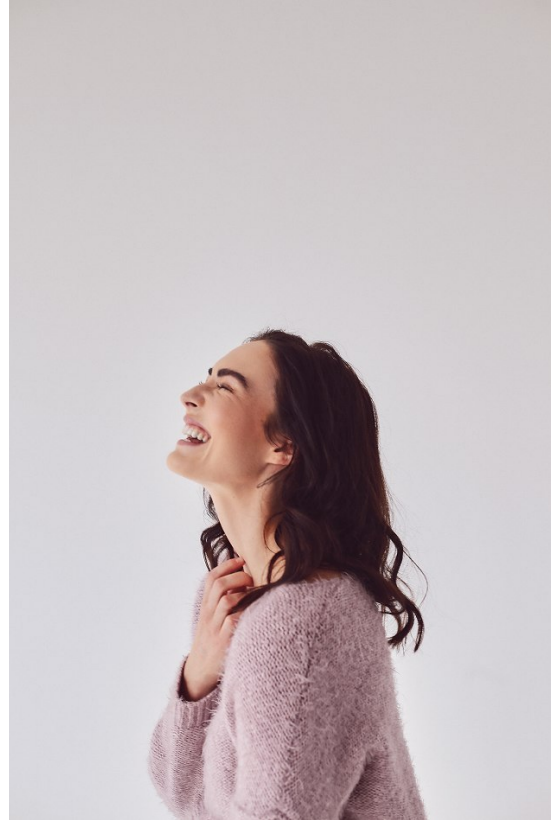

BOSS MODELS

DURBAN

SARAH CANNON

Height: 173cm Bust: 82cm Waist: 62cm Hips: 92cm Shoe: 5.5 UK Hair: Light Brown Eyes: Blue

BOSS MODELS

DURBAN

SARAH CANNON

Height: 173cm Bust: 82cm Waist: 62cm Hips: 92cm Shoe: 5.5 UK Hair: Light Brown Eyes: Blue