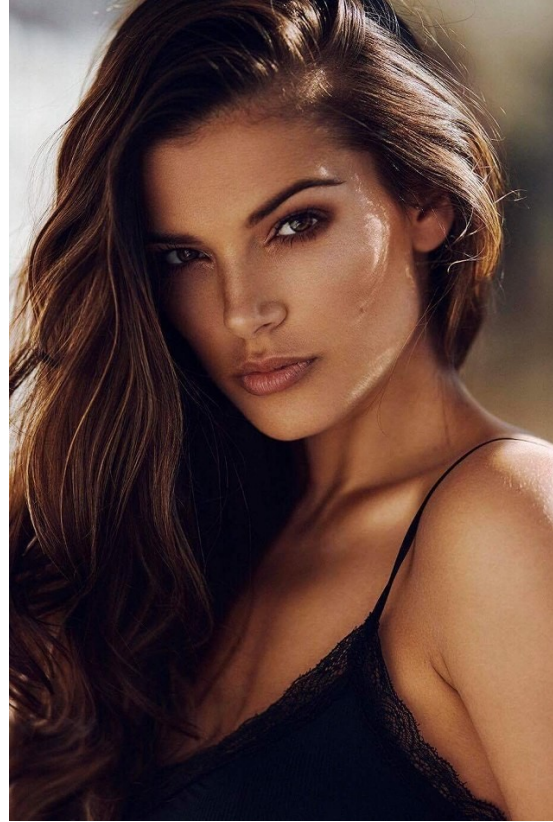

BOSS MODELS

DURBAN

KYLA PLETTS

Height: 168cm Bust: 88cm Waist: 67cm Hips: 90cm Shoe: 5 UK Hair: Brown Eyes: Brown