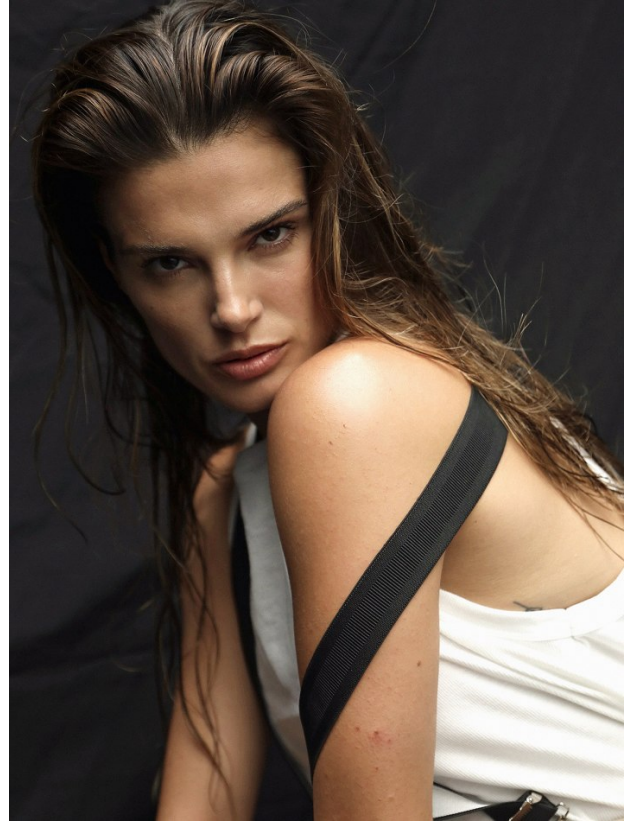

BOSS MODELS

DURBAN

KYLA PLETTS

Height: 168cm Bust: 88cm Waist: 67cm Hips: 90cm Shoe: 5 UK Hair: Brown Eyes: Brown