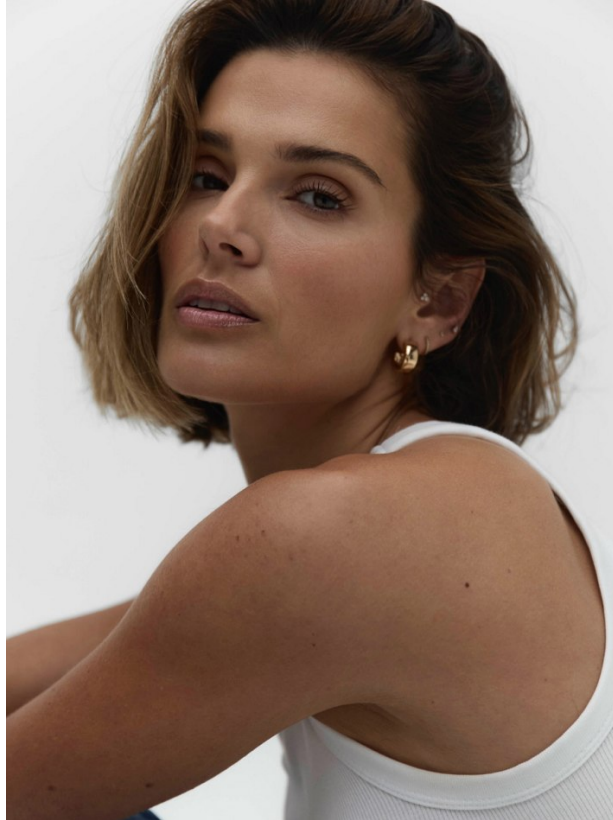

# BOSS MODELS

DURBAN

KYLA PLETTS

Height: 168cm Bust: 88cm Waist: 67cm Hips: 90cm Shoe: 5 UK Hair: Brown Eyes: Brown