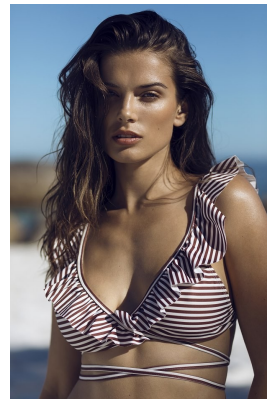

BOSS MODELS

DURBAN

KYLA PLETTS

Height: 168cm Bust: 88cm Waist: 67cm Hips: 90cm Shoe: 5 UK Hair: Brown Eyes: Brown

BOSS MODELS

DURBAN

KYLA PLETTS

Height: 168cm Bust: 88cm Waist: 67cm Hips: 90cm Shoe: 5 UK Hair: Brown Eyes: Brown