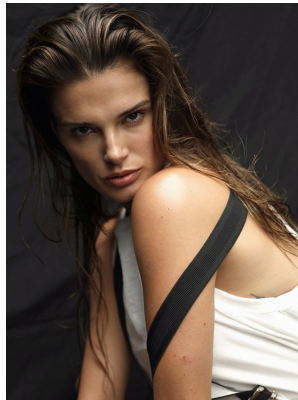

BOSS MODELS

DURBAN

KYLA PLETTS

Height: 168cm Bust: 88cm Waist: 67cm Hips: 90cm Shoe: 5 UK Hair: Brown Eyes: Brown

BOSS MODELS

DURBAN

KYLA PLETTS

Height: 168cm Bust: 88cm Waist: 67cm Hips: 90cm Shoe: 5 UK Hair: Brown Eyes: Brown