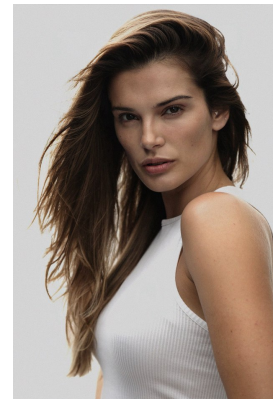

BOSS MODELS

DURBAN

KYLA PLETTS

Height: 168cm Bust: 88cm Waist: 67cm Hips: 90cm Shoe: 5 UK Hair: Brown Eyes: Brown

BOSS MODELS

DURBAN

KYLA PLETTS

Height: 168cm Bust: 88cm Waist: 67cm Hips: 90cm Shoe: 5 UK Hair: Brown Eyes: Brown