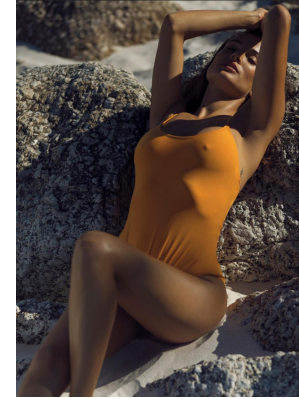

BOSS MODELS

DURBAN

KYLA PLETTS

Height: 168cm Bust: 88cm Waist: 67cm Hips: 90cm Shoe: 5 UK Hair: Brown Eyes: Brown

BOSS MODELS

DURBAN

KYLA PLETTS

Height: 168cm Bust: 88cm Waist: 67cm Hips: 90cm Shoe: 5 UK Hair: Brown Eyes: Brown