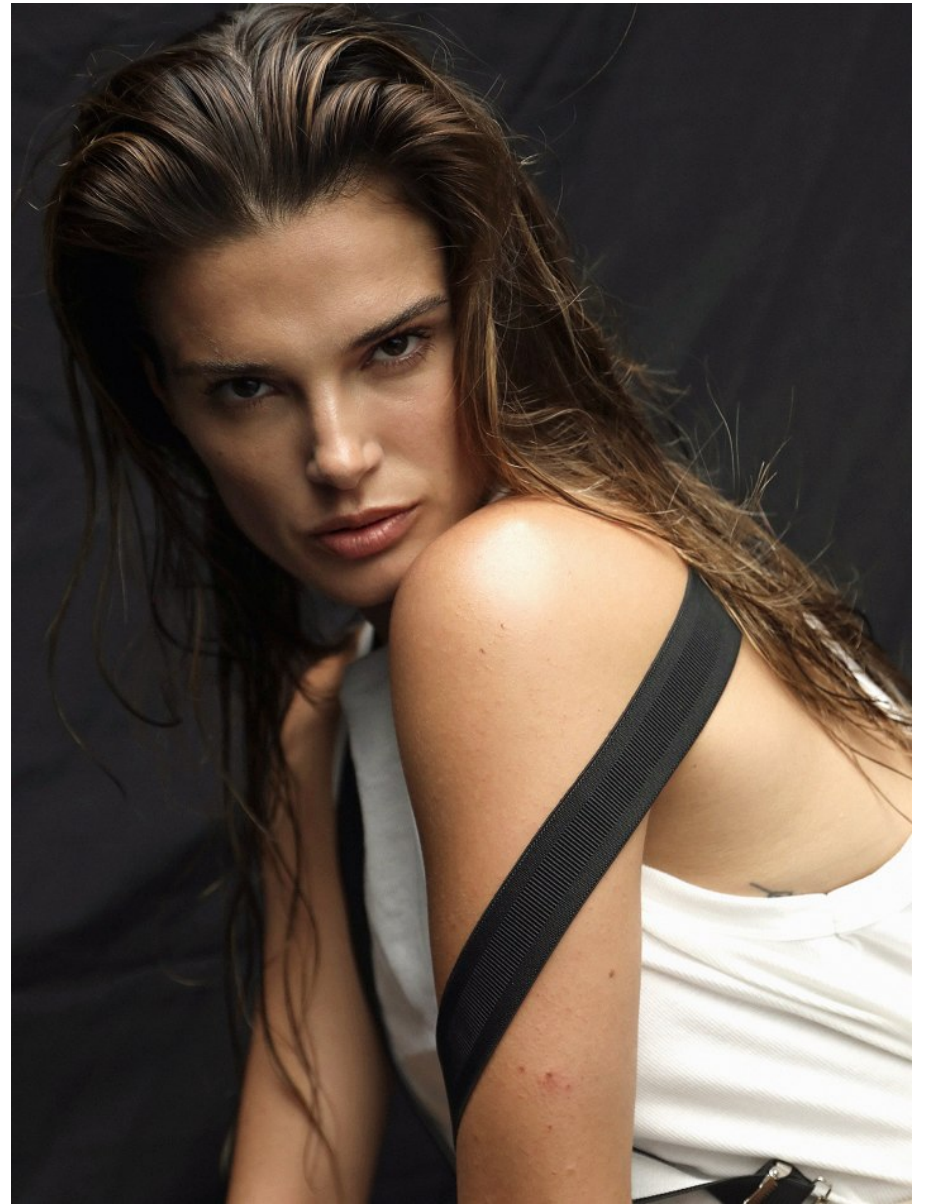

BOSS MODELS

DURBAN

KYLA PLETTS

Height: 168cm Bust: 88cm Waist: 67cm Hips: 90cm Shoe: 5 UK Hair: Brown Eyes: Brown