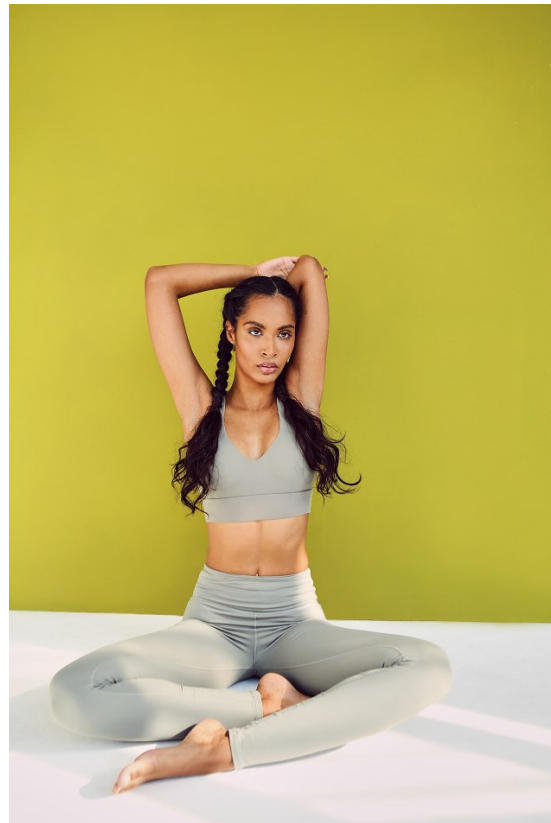

BOSS MODELS

DURBAN

CASSIDY THEVADASAN

Height: 166cm Bust: 79cm Waist: 60cm Hips: 87cm Shoe: 5 UK Hair: Black Eyes: Black

BOSS MODELS

DURBAN

CASSIDY THEVADASAN

Height: 166cm Bust: 79cm Waist: 60cm Hips: 87cm Shoe: 5 UK Hair: Black Eyes: Black