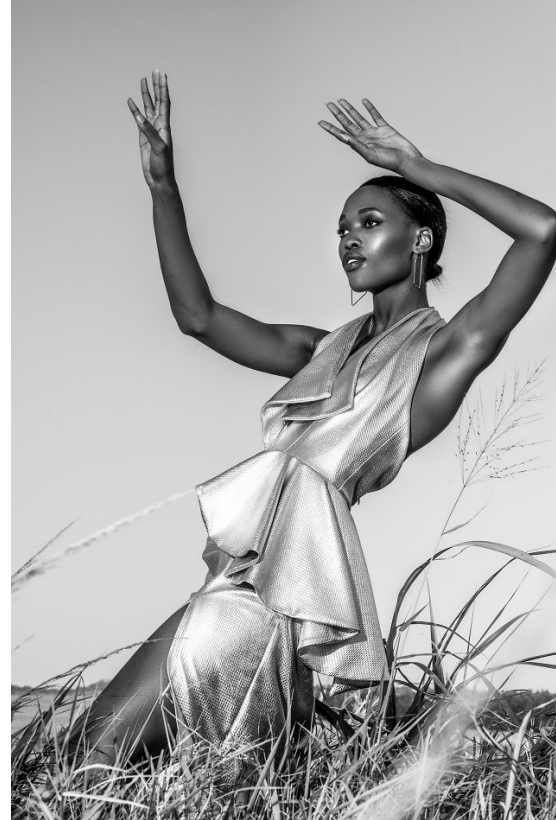

BOSS MODELS

DURBAN

NOMFUNDO NDLOVU

Height: 178cm Bust: 85cm Waist: 69cm Hips: 96cm Shoe: 7 UK Hair: Black Eyes: Black

BOSS MODELS

DURBAN

NOMFUNDO NDLOVU

Height: 178cm Bust: 85cm Waist: 69cm Hips: 96cm Shoe: 7 UK Hair: Black Eyes: Black