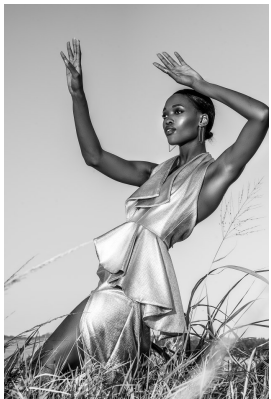

# BOSS MODELS

DURBAN

## NOMFUNDO NDLOVU

Height: 178cm Bust: 85cm Waist: 69cm Hips: 96cm Shoe: 7 UK Hair: Black Eyes: Black