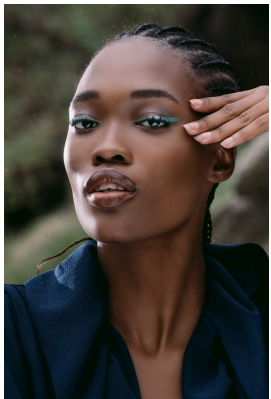

# BOSS MODELS

DURBAN

## NOMFUNDO NDLOVU

Height: 178cm Bust: 85cm Waist: 69cm Hips: 96cm Shoe: 7 UK Hair: Black Eyes: Black