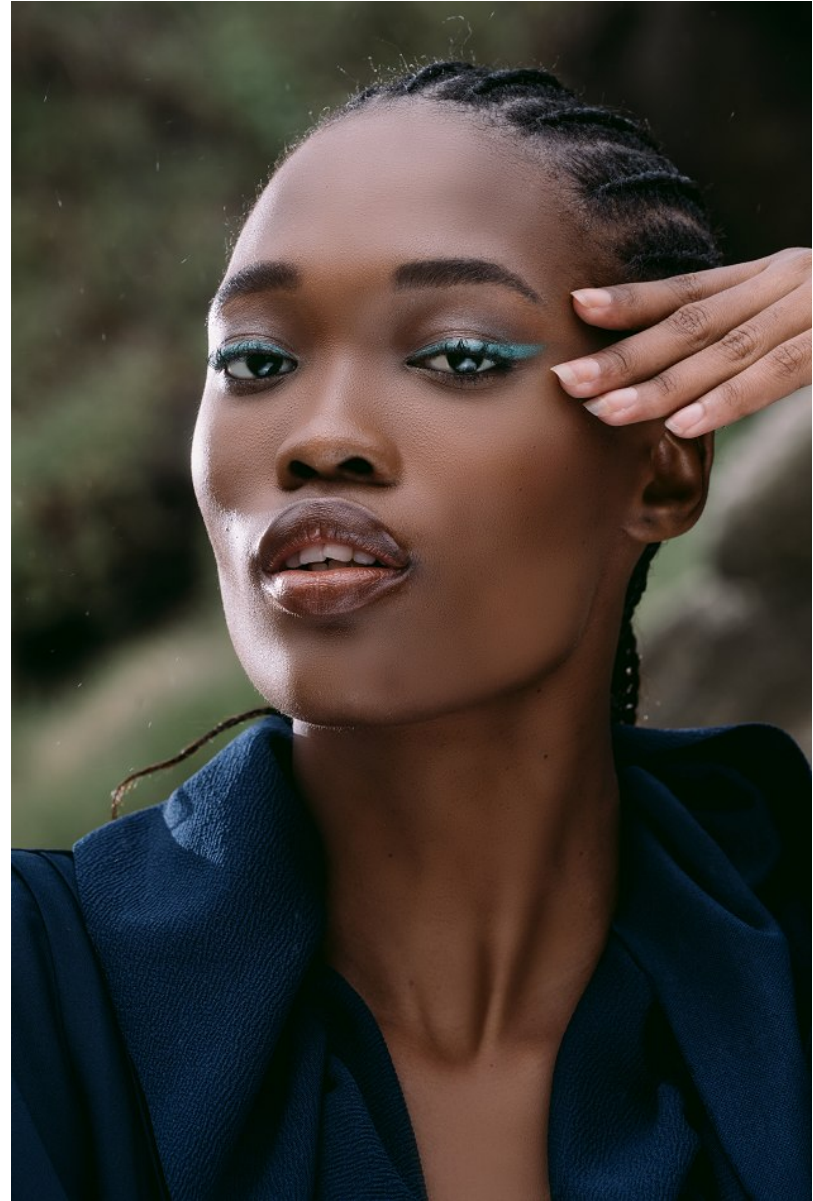

BOSS MODELS

DURBAN

NOMFUNDO NDLOVU

Height: 178cm Bust: 85cm Waist: 69cm Hips: 96cm Shoe: 7 UK Hair: Black Eyes: Black

BOSS MODELS

DURBAN

NOMFUNDO NDLOVU

Height: 178cm Bust: 85cm Waist: 69cm Hips: 96cm Shoe: 7 UK Hair: Black Eyes: Black