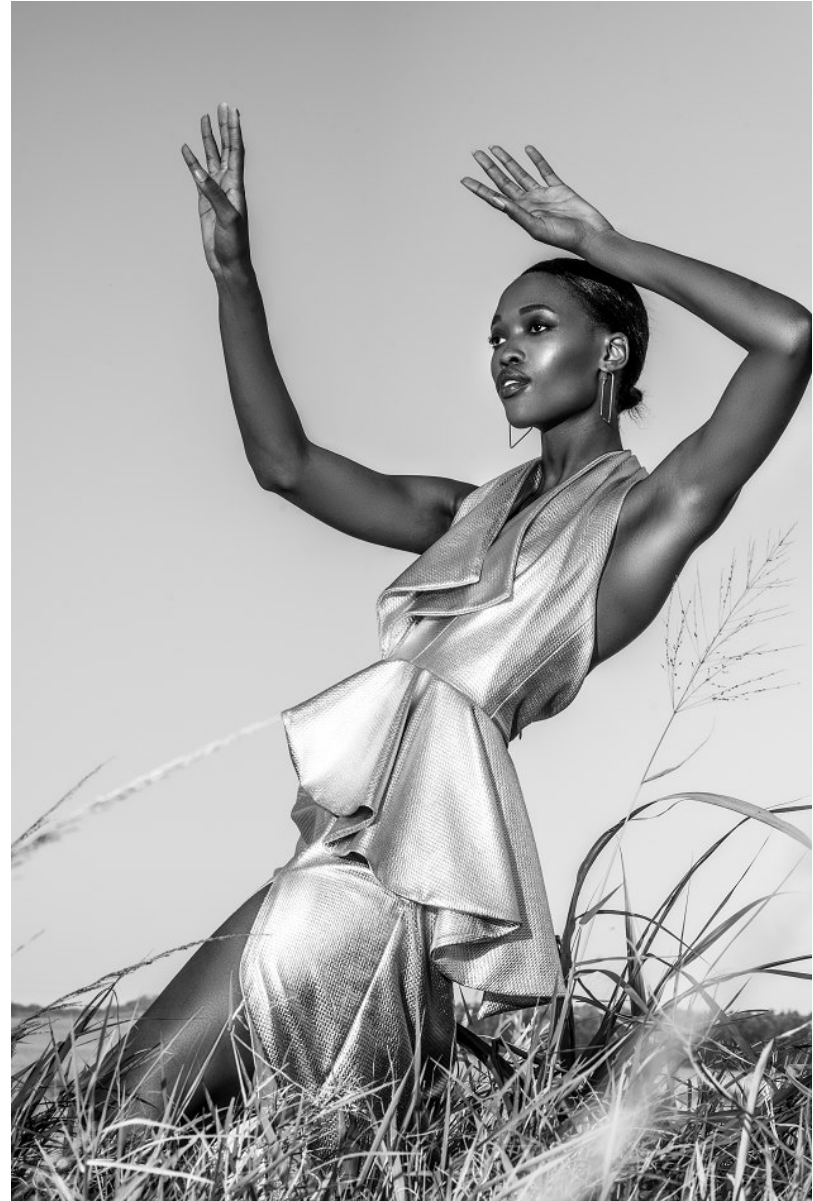

BOSS MODELS

DURBAN

NOMFUNDO NDLOVU

Height: 178cm Bust: 85cm Waist: 69cm Hips: 96cm Shoe: 7 UK Hair: Black Eyes: Black