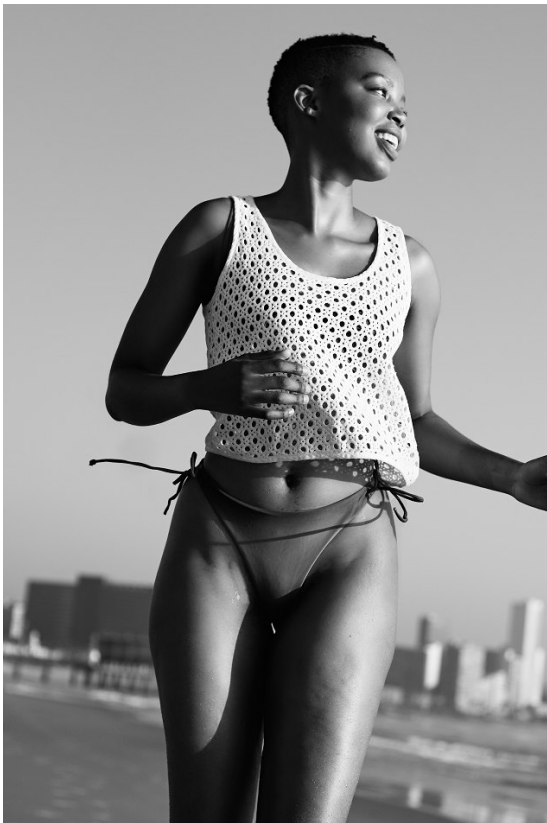

BOSS MODELS

DURBAN

LWAZI NGCOBO

Height: 175cm Bust: 75cm Waist: 62cm Hips: 103cm Shoe: 6 UK Hair: Black Eyes: Brown

BOSS MODELS

DURBAN

LWAZI NGCOBO

Height: 175cm Bust: 75cm Waist: 62cm Hips: 103cm Shoe: 6 UK Hair: Black Eyes: Brown