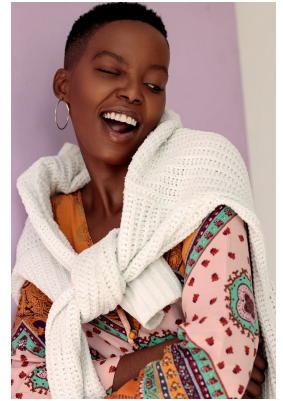

# BOSS MODELS

DURBAN

LWAZI NGCOBO

Height: 175cm Bust: 75cm Waist: 62cm Hips: 103cm Shoe: 6 UK Hair: Black Eyes: Brown