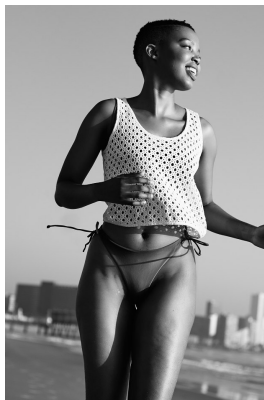

# BOSS MODELS

DURBAN

LWAZI NGCOBO

Height: 175cm Bust: 75cm Waist: 62cm Hips: 103cm Shoe: 6 UK Hair: Black Eyes: Brown