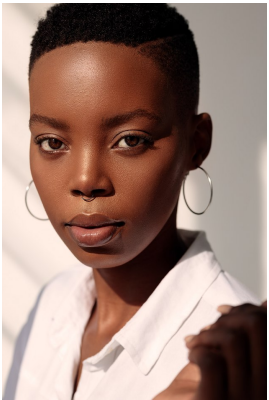

# BOSS MODELS

DURBAN

LWAZI NGCOBO

Height: 175cm Bust: 75cm Waist: 62cm Hips: 103cm Shoe: 6 UK Hair: Black Eyes: Brown