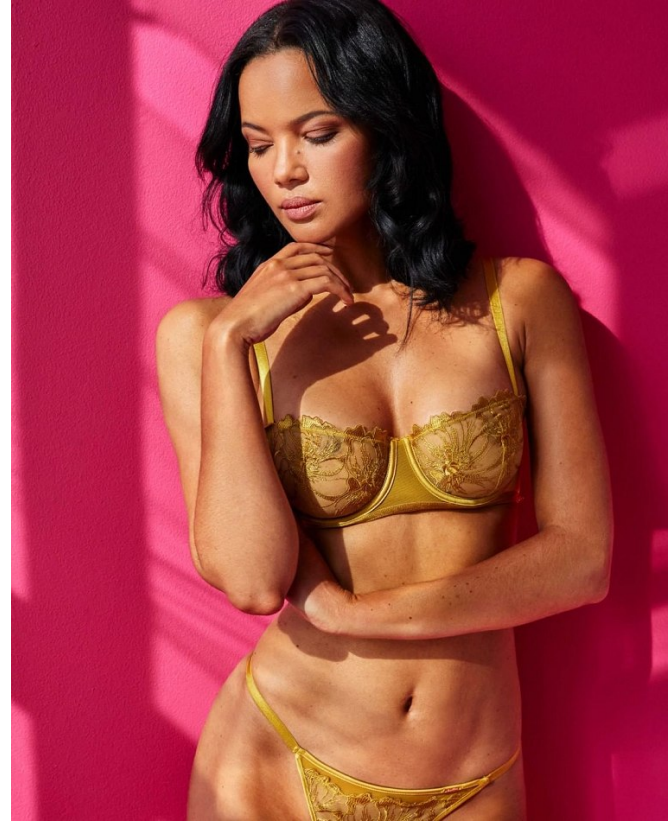

BOSS MODELS

DURBAN

CHARNE LEAFE

Height: 179cm Bust: 81cm Waist: 64cm Hips: 85cm Shoe: 6 UK Hair: Dark Brown Eyes: Brown

BOSS MODELS

DURBAN

CHARNE LEAFE

Height: 179cm Bust: 81cm Waist: 64cm Hips: 85cm Shoe: 6 UK Hair: Dark Brown Eyes: Brown