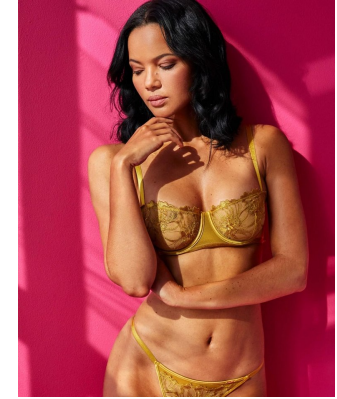

BOSS MODELS

DURBAN

CHARNE LEAFE

Height: 179cm Bust: 81cm Waist: 64cm Hips: 85cm Shoe: 6 UK Hair: Dark Brown Eyes: Brown

BOSS MODELS

DURBAN

CHARNE LEAFE

Height: 179cm Bust: 81cm Waist: 64cm Hips: 85cm Shoe: 6 UK Hair: Dark Brown Eyes: Brown