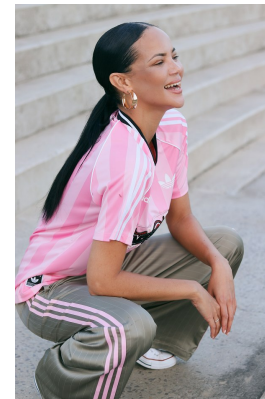

BOSS MODELS

DURBAN

CHARNE LEAFE

Height: 179cm Bust: 81cm Waist: 64cm Hips: 85cm Shoe: 6 UK Hair: Dark Brown Eyes: Brown

BOSS MODELS

DURBAN

CHARNE LEAFE

Height: 179cm Bust: 81cm Waist: 64cm Hips: 85cm Shoe: 6 UK Hair: Dark Brown Eyes: Brown