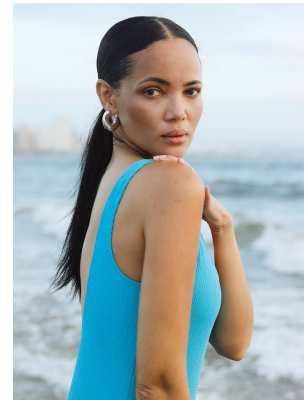

BOSS MODELS

DURBAN

CHARNE LEAFE

Height: 179cm Bust: 81cm Waist: 64cm Hips: 85cm Shoe: 6 UK Hair: Dark Brown Eyes: Brown

BOSS MODELS

DURBAN

CHARNE LEAFE

Height: 179cm Bust: 81cm Waist: 64cm Hips: 85cm Shoe: 6 UK Hair: Dark Brown Eyes: Brown