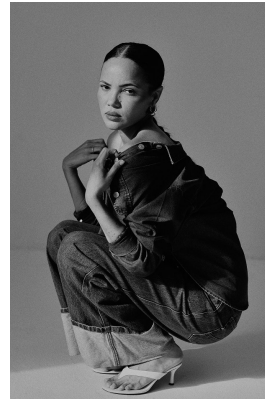

BOSS MODELS

DURBAN

CHARNE LEAFE

Height: 179cm Bust: 81cm Waist: 64cm Hips: 85cm Shoe: 6 UK Hair: Dark Brown Eyes: Brown

BOSS MODELS

DURBAN

CHARNE LEAFE

Height: 179cm Bust: 81cm Waist: 64cm Hips: 85cm Shoe: 6 UK Hair: Dark Brown Eyes: Brown