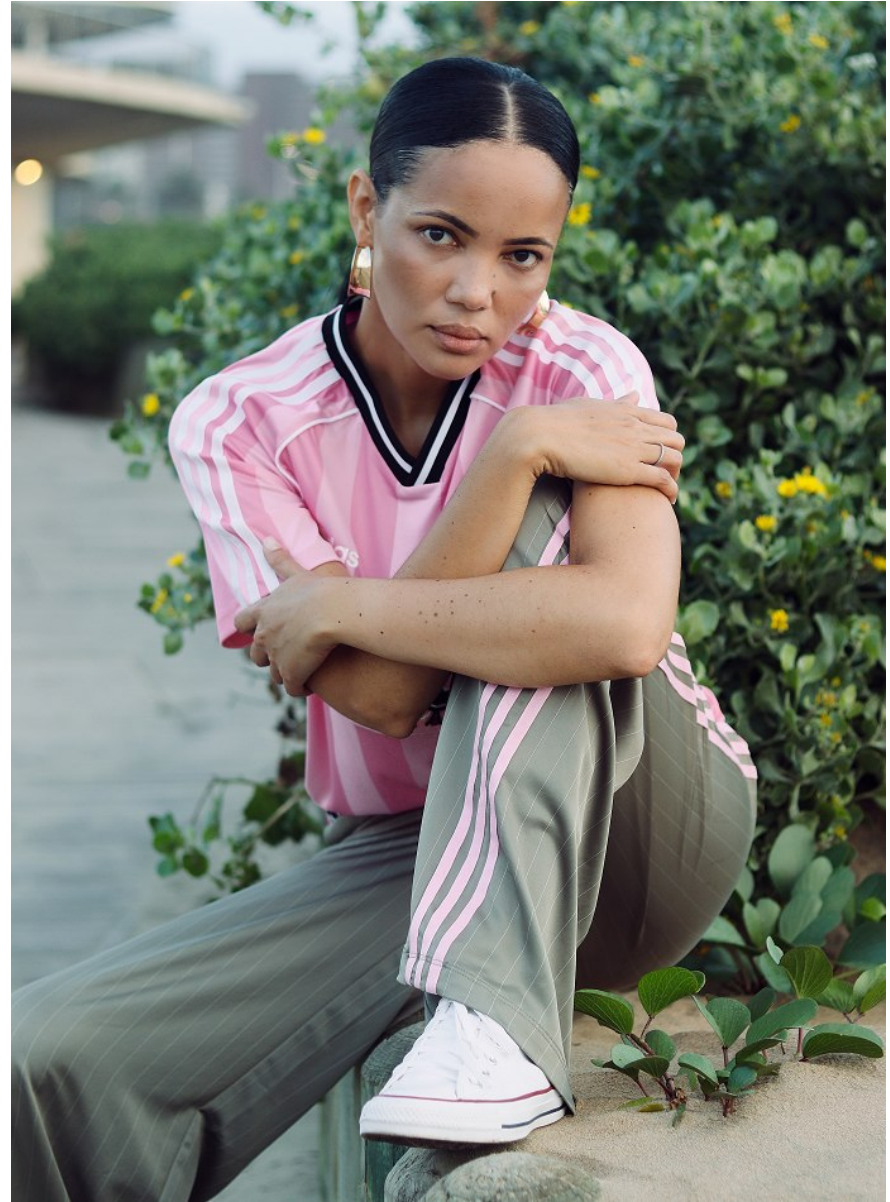

BOSS MODELS

DURBAN

CHARNE LEAFE

Height: 179cm Bust: 81cm Waist: 64cm Hips: 85cm Shoe: 6 UK Hair: Dark Brown Eyes: Brown

BOSS MODELS

DURBAN

CHARNE LEAFE

Height: 179cm Bust: 81cm Waist: 64cm Hips: 85cm Shoe: 6 UK Hair: Dark Brown Eyes: Brown