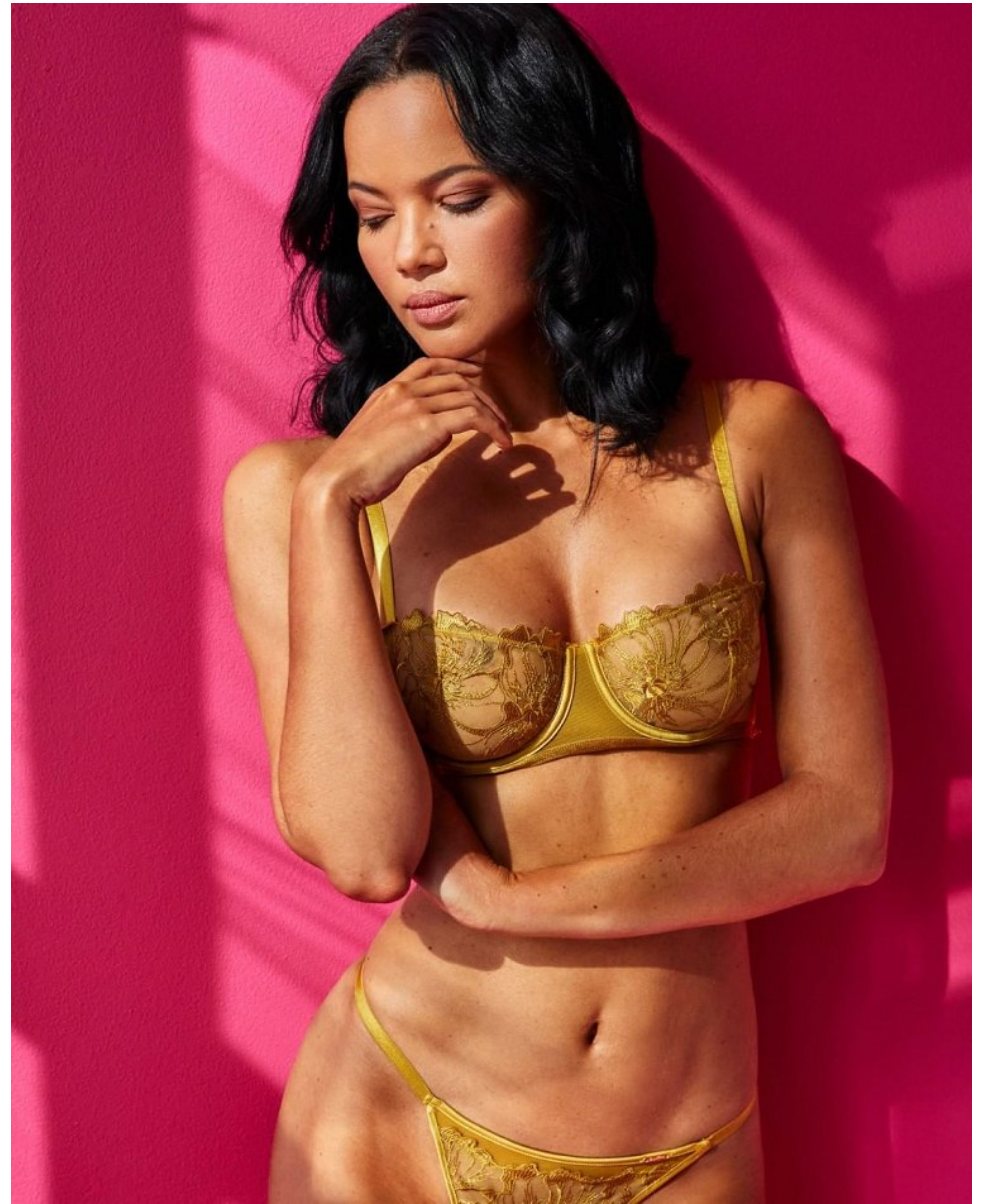

BOSS MODELS

DURBAN

CHARNE LEAFE

Height: 179cm Bust: 81cm Waist: 64cm Hips: 85cm Shoe: 6 UK Hair: Dark Brown Eyes: Brown