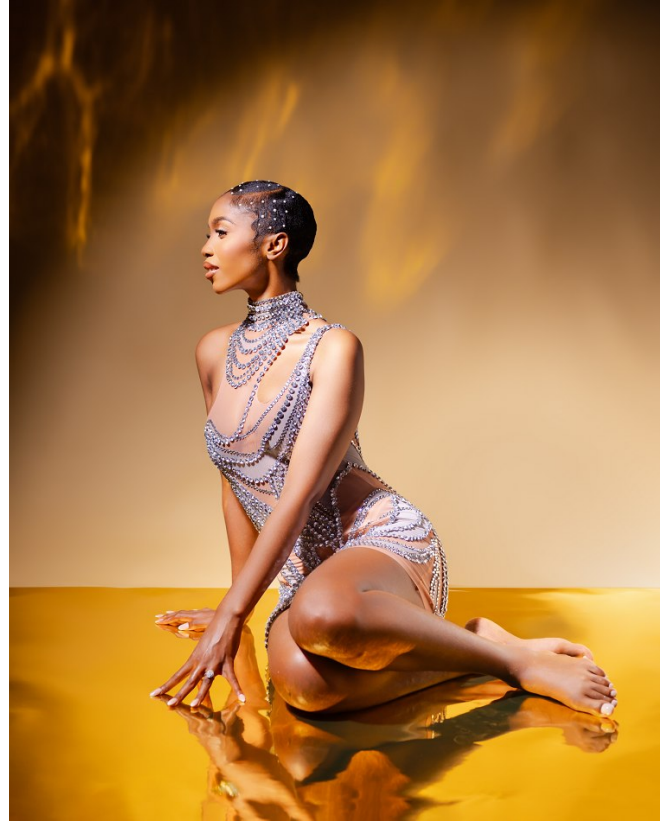

BOSS MODELS

DURBAN

LUNGILE MBANJWA

Height: 168cm Bust: 86cm Waist: 68cm Hips: 103cm Shoe: 5 UK Hair: Black Eyes: Brown

BOSS MODELS

DURBAN

LUNGILE MBANJWA

Height: 168cm Bust: 86cm Waist: 68cm Hips: 103cm Shoe: 5 UK Hair: Black Eyes: Brown

BOSS MODELS

DURBAN

LUNGILE MBANJWA

Height: 168cm Bust: 86cm Waist: 68cm Hips: 103cm Shoe: 5 UK Hair: Black Eyes: Brown