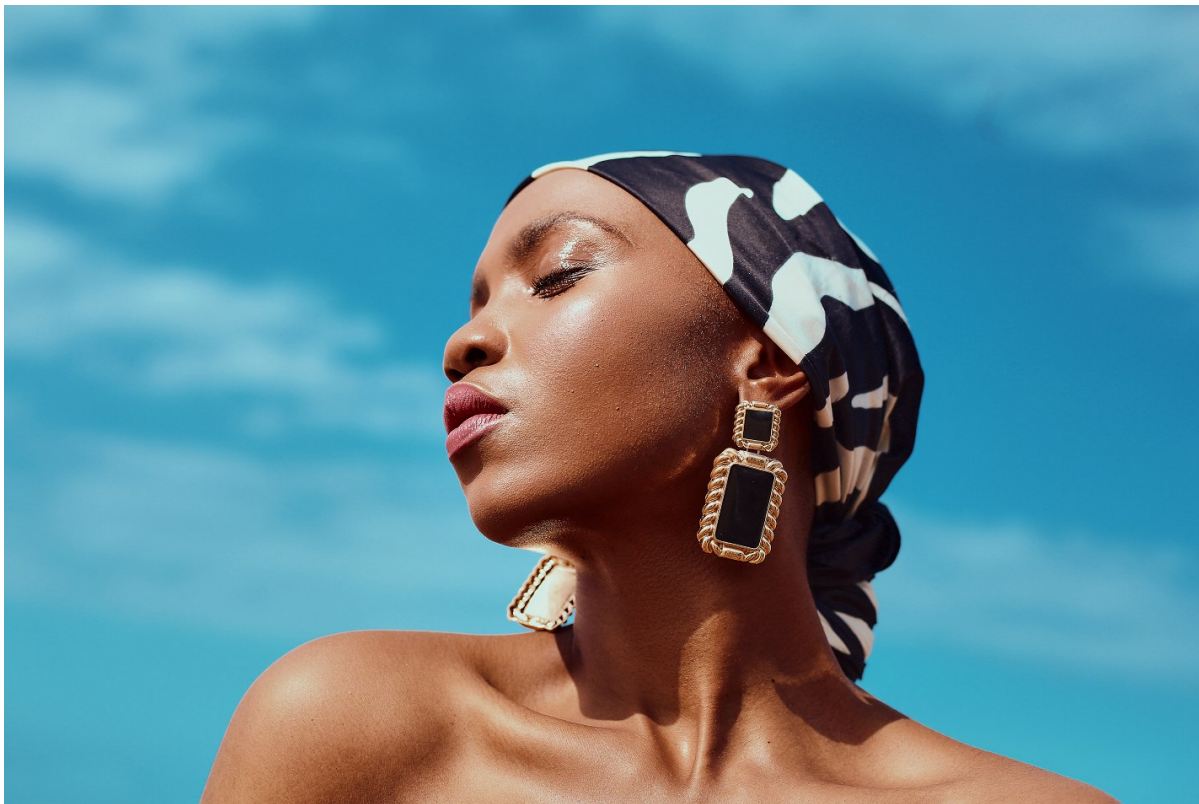

BOSS MODELS

DURBAN

LUNGILE MBANJWA

Height: 168cm Bust: 86cm Waist: 68cm Hips: 103cm Shoe: 5 UK Hair: Black Eyes: Brown

BOSS MODELS

DURBAN

LUNGILE MBANJWA

Height: 168cm Bust: 86cm Waist: 68cm Hips: 103cm Shoe: 5 UK Hair: Black Eyes: Brown

BOSS MODELS

DURBAN

LUNGILE MBANJWA

Height: 168cm Bust: 86cm Waist: 68cm Hips: 103cm Shoe: 5 UK Hair: Black Eyes: Brown