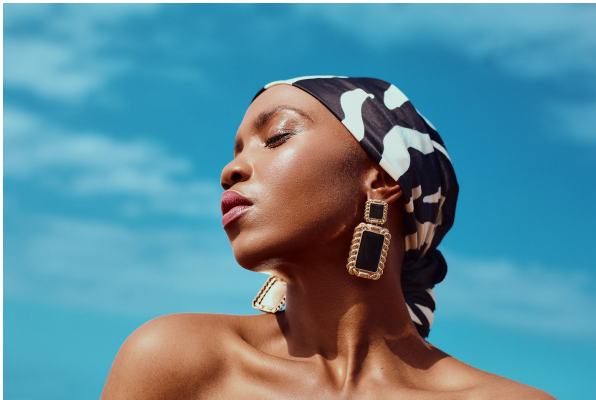

BOSS MODELS

DURBAN

LUNGILE MBANJWA

Height: 168cm Bust: 86cm Waist: 68cm Hips: 103cm Shoe: 5 UK Hair: Black Eyes: Brown