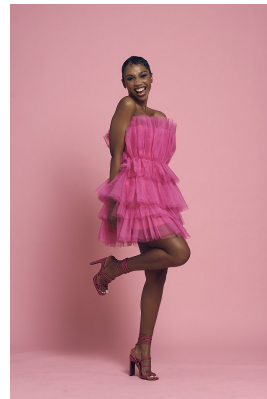

BOSS MODELS

DURBAN

LUNGILE MBANJWA

Height: 168cm Bust: 86cm Waist: 68cm Hips: 103cm Shoe: 5 UK Hair: Black Eyes: Brown