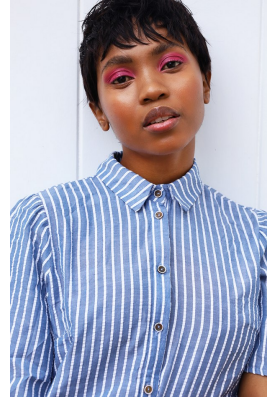

BOSS MODELS

DURBAN

LUNGILE MBANJWA

Height: 168cm Bust: 86cm Waist: 68cm Hips: 103cm Shoe: 5 UK Hair: Black Eyes: Brown