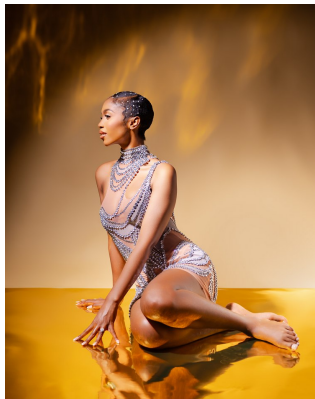

BOSS MODELS

DURBAN

LUNGILE MBANJWA

Height: 168cm Bust: 86cm Waist: 68cm Hips: 103cm Shoe: 5 UK Hair: Black Eyes: Brown