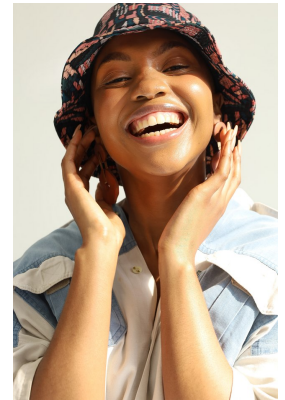

BOSS MODELS

DURBAN

LUNGILE MBANJWA

Height: 168cm Bust: 86cm Waist: 68cm Hips: 103cm Shoe: 5 UK Hair: Black Eyes: Brown