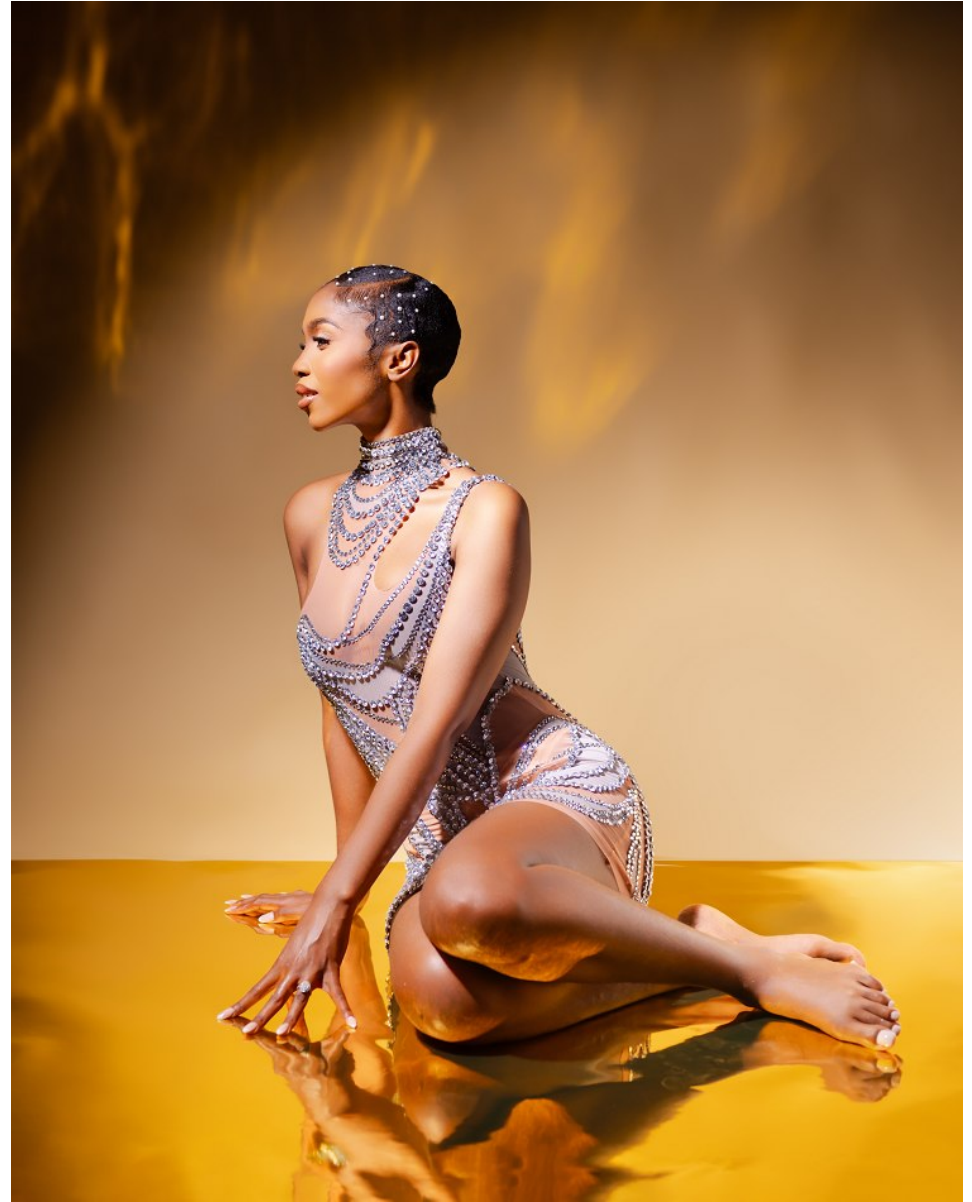

BOSS MODELS

DURBAN

LUNGILE MBANJWA

Height: 168cm Bust: 86cm Waist: 68cm Hips: 103cm Shoe: 5 UK Hair: Black Eyes: Brown