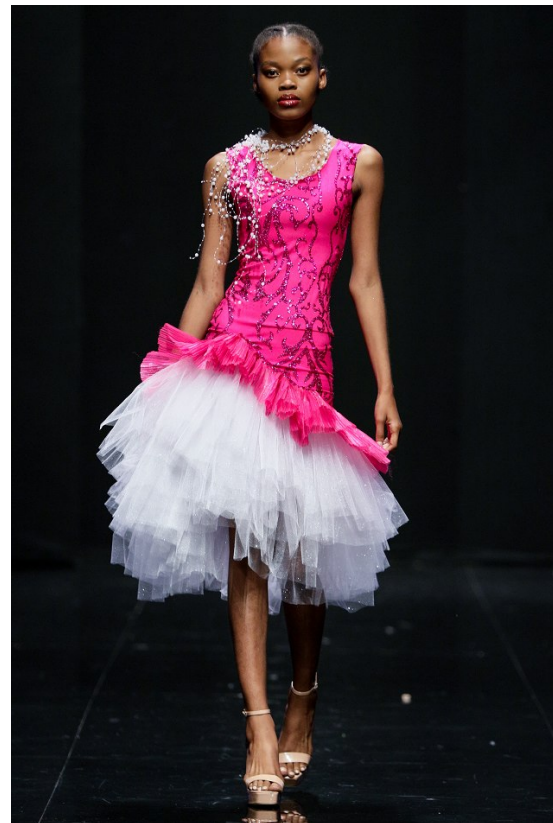

# BOSS MODELS

DURBAN

CASSIE SINENHLANHLA MTHETHWA

Height: 175cm Bust: 77cm Waist: 57cm Hips: 95cm Shoe: 6.5 UK Hair: Black Eyes: Brown