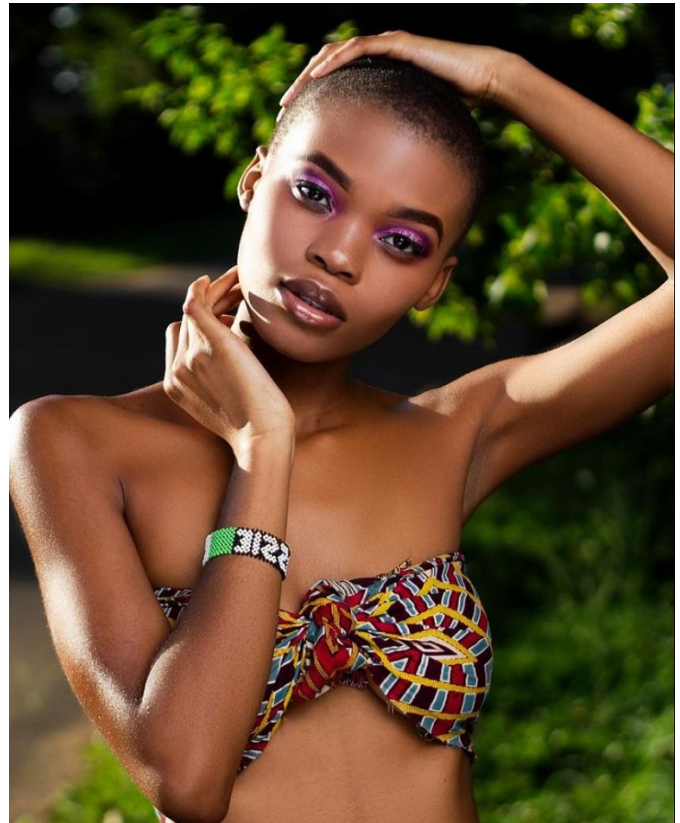

# BOSS MODELS

DURBAN

CASSIE SINENHLANHLA MTHETHWA

Height: 175cm Bust: 77cm Waist: 57cm Hips: 95cm Shoe: 6.5 UK Hair: Black Eyes: Brown