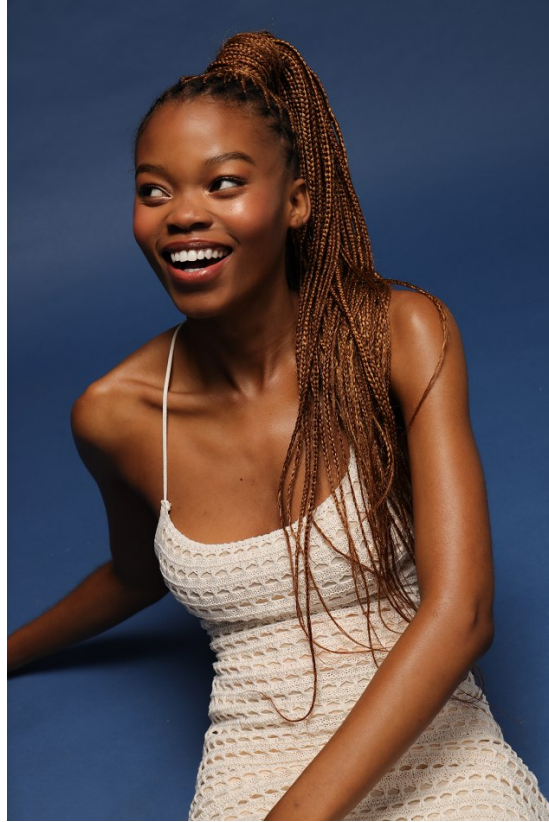

# BOSS MODELS

DURBAN

CASSIE SINENHLANHLA MTHETHWA

Height: 175cm Bust: 77cm Waist: 57cm Hips: 95cm Shoe: 6.5 UK Hair: Black Eyes: Brown