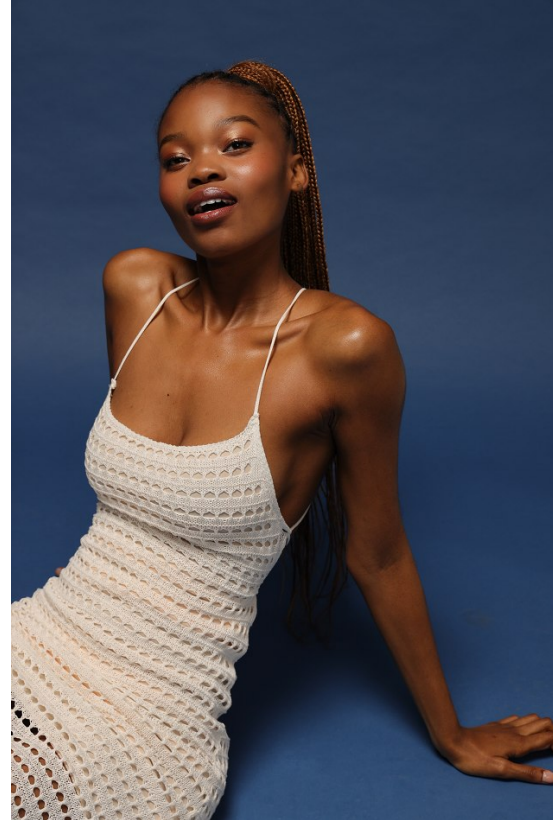

# BOSS MODELS

DURBAN

CASSIE SINENHLANHLA MTHETHWA

Height: 175cm Bust: 77cm Waist: 57cm Hips: 95cm Shoe: 6.5 UK Hair: Black Eyes: Brown