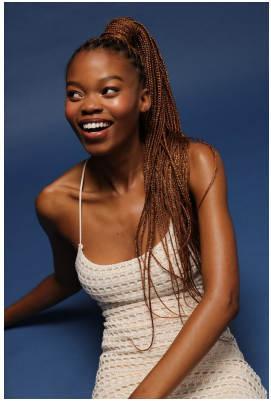

BOSS MODELS

DURBAN

CASSIE SINENHLANHLA MTHETHWA

Height: 175cm Bust: 77cm Waist: 57cm Hips: 95cm Shoe: 6.5 UK Hair: Black Eyes: Brown