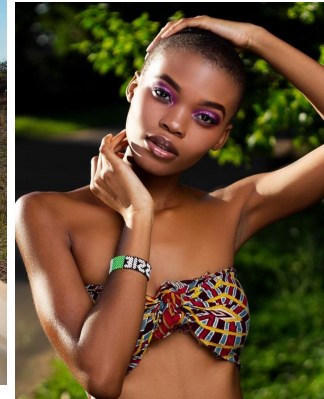

BOSS MODELS

DURBAN

CASSIE SINENHLANHLA MTHETHWA

Height: 175cm Bust: 77cm Waist: 57cm Hips: 95cm Shoe: 6.5 UK Hair: Black Eyes: Brown