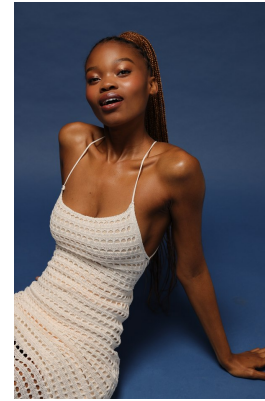

BOSS MODELS

DURBAN

CASSIE SINENHLANHLA MTHETHWA

Height: 175cm Bust: 77cm Waist: 57cm Hips: 95cm Shoe: 6.5 UK Hair: Black Eyes: Brown