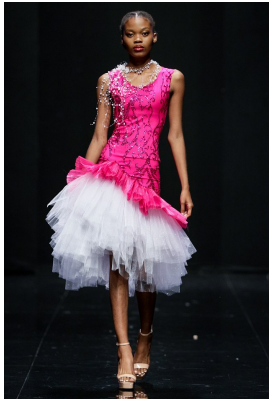

BOSS MODELS

DURBAN

CASSIE SINENHLANHLA MTHETHWA

Height: 175cm Bust: 77cm Waist: 57cm Hips: 95cm Shoe: 6.5 UK Hair: Black Eyes: Brown