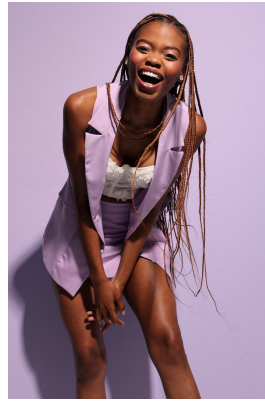

BOSS MODELS

DURBAN

CASSIE SINENHLANHLA MTHETHWA

Height: 175cm Bust: 77cm Waist: 57cm Hips: 95cm Shoe: 6.5 UK Hair: Black Eyes: Brown