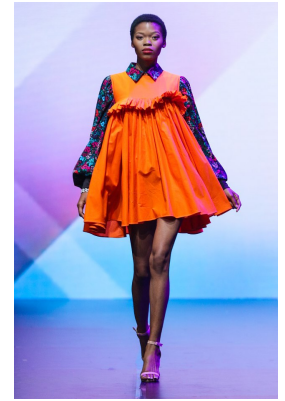

BOSS MODELS

DURBAN

CASSIE SINENHLANHLA MTHETHWA

Height: 175cm Bust: 77cm Waist: 57cm Hips: 95cm Shoe: 6.5 UK Hair: Black Eyes: Brown