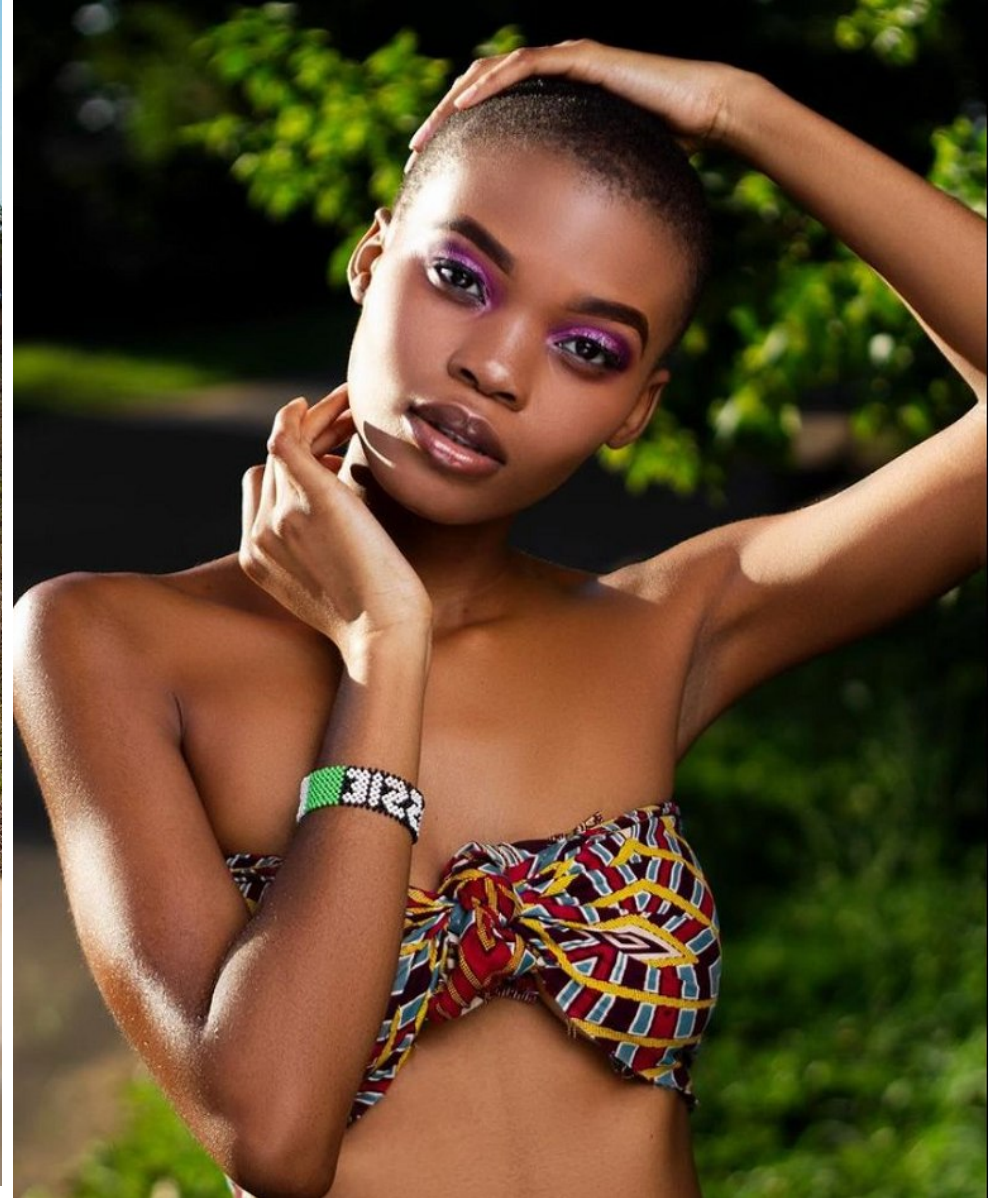

BOSS MODELS

DURBAN

CASSIE SINENHLANHLA MTHETHWA

Height: 175cm Bust: 77cm Waist: 57cm Hips: 95cm Shoe: 6.5 UK Hair: Black Eyes: Brown