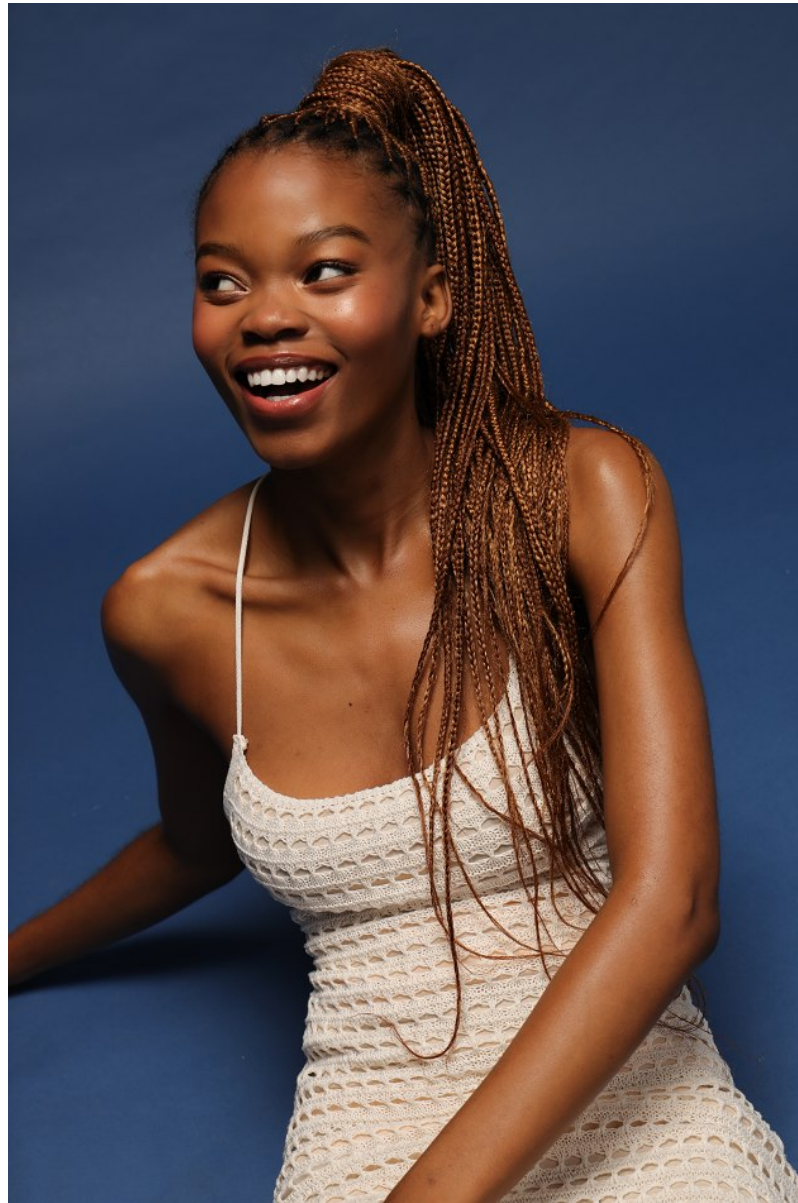

# BOSS MODELS

DURBAN

CASSIE SINENHLANHLA MTHETHWA

Height: 175cm Bust: 77cm Waist: 57cm Hips: 95cm Shoe: 6.5 UK Hair: Black Eyes: Brown