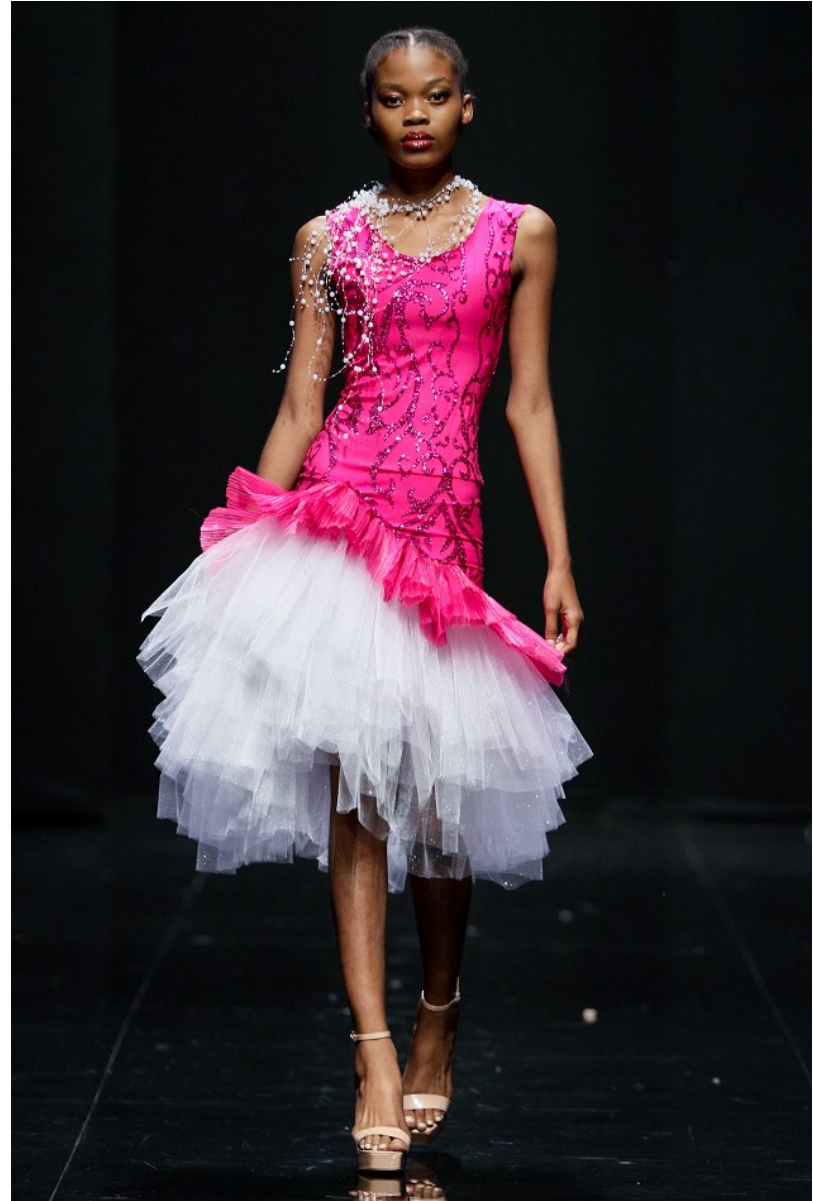

# BOSS MODELS

DURBAN

CASSIE SINENHLANHLA MTHETHWA

Height: 175cm Bust: 77cm Waist: 57cm Hips: 95cm Shoe: 6.5 UK Hair: Black Eyes: Brown