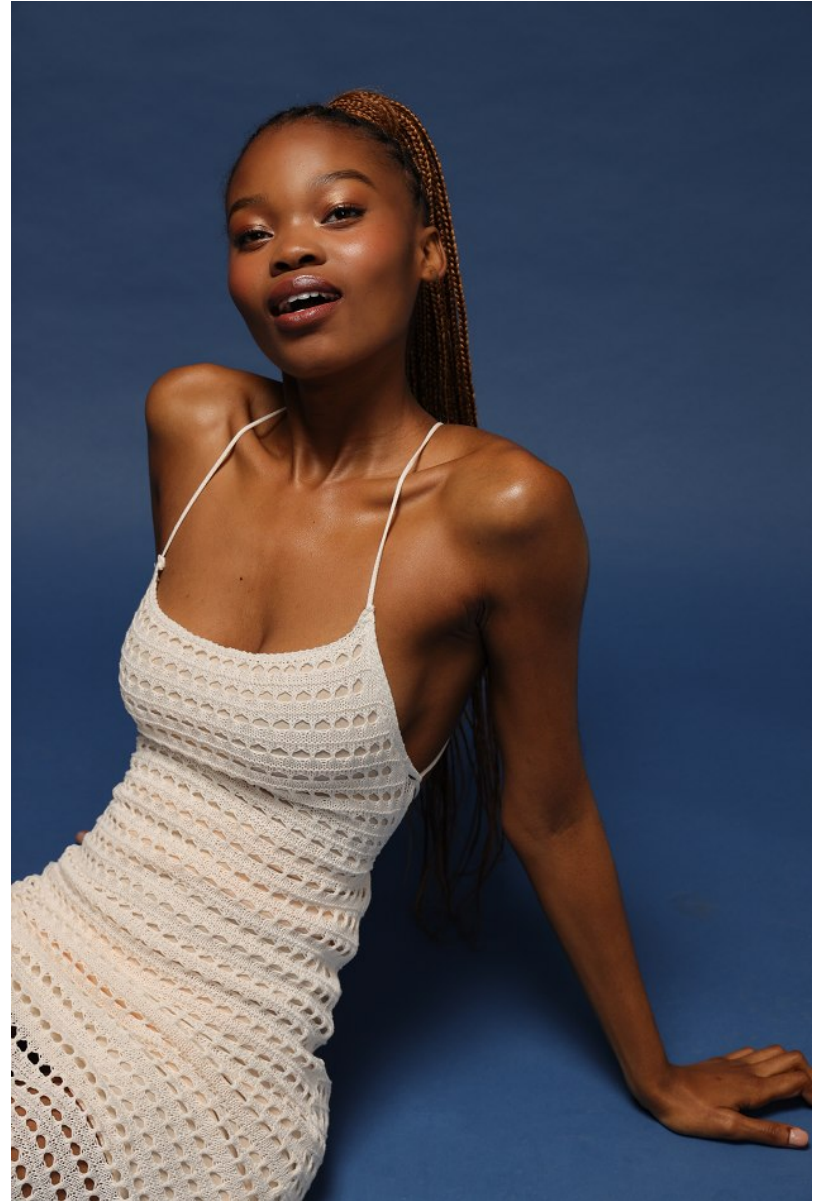

# BOSS MODELS

DURBAN

CASSIE SINENHLANHLA MTHETHWA

Height: 175cm Bust: 77cm Waist: 57cm Hips: 95cm Shoe: 6.5 UK Hair: Black Eyes: Brown