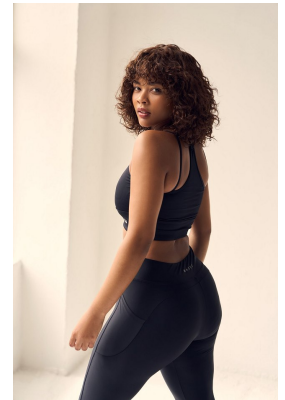

BOSS MODELS

DURBAN

THANDEKA KHUBONI

Height: 173cm Bust: 86cm Waist: 71cm Hips: 112cm Shoe: 6 UK Hair: Black Eyes: Black