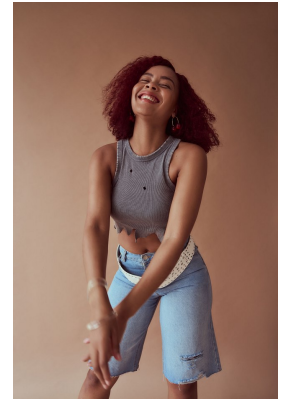

BOSS MODELS

DURBAN

THANDEKA KHUBONI

Height: 173cm Bust: 86cm Waist: 71cm Hips: 112cm Shoe: 6 UK Hair: Black Eyes: Black