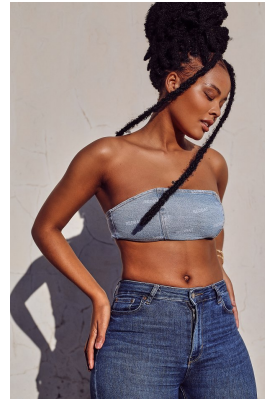

BOSS MODELS

DURBAN

THANDEKA KHUBONI

Height: 173cm Bust: 86cm Waist: 71cm Hips: 112cm Shoe: 6 UK Hair: Black Eyes: Black