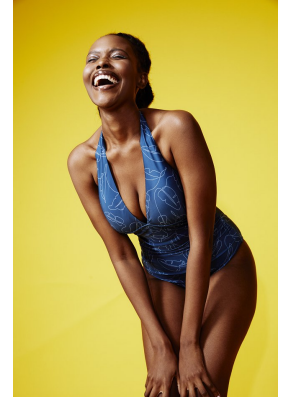

BOSS MODELS

DURBAN

NOKULUNGA ZUNGU

Height: 174cm Waist: 63cm Shoe: 6 UK Hair: Black Eyes: Brown