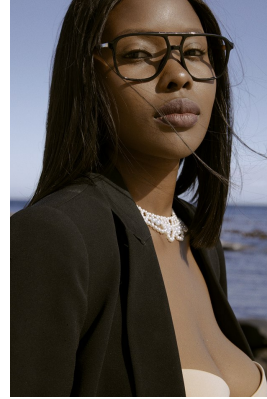

BOSS MODELS

DURBAN

NOKULUNGA ZUNGU

Height: 174cm Waist: 63cm Shoe: 6 UK Hair: Black Eyes: Brown