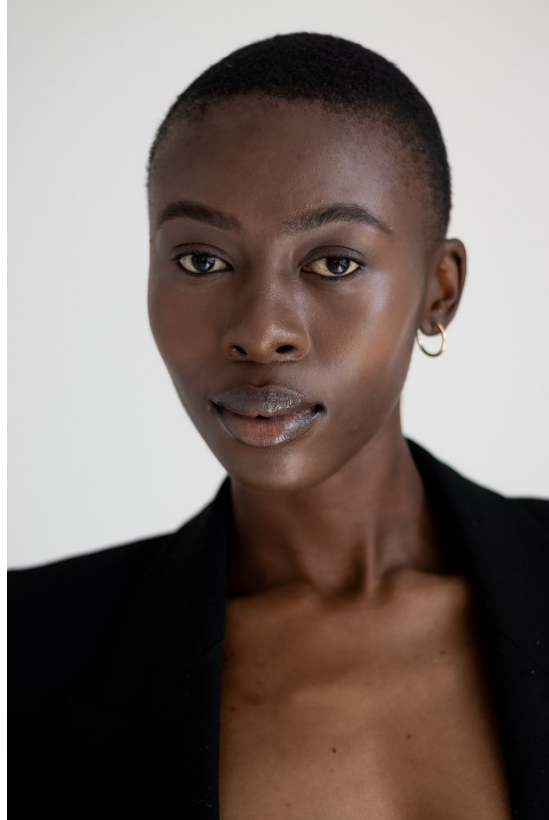

BOSS MODELS

DURBAN

NAMKA ZUMA

Height: 175cm Bust: 80cm Waist: 65cm Hips: 98cm Shoe: 8 UK Hair: Black Eyes: Brown

BOSS MODELS

DURBAN

NAMKA ZUMA

Height: 175cm Bust: 80cm Waist: 65cm Hips: 98cm Shoe: 8 UK Hair: Black Eyes: Brown

BOSS MODELS

DURBAN

NAMKA ZUMA

Height: 175cm Bust: 80cm Waist: 65cm Hips: 98cm Shoe: 8 UK Hair: Black Eyes: Brown