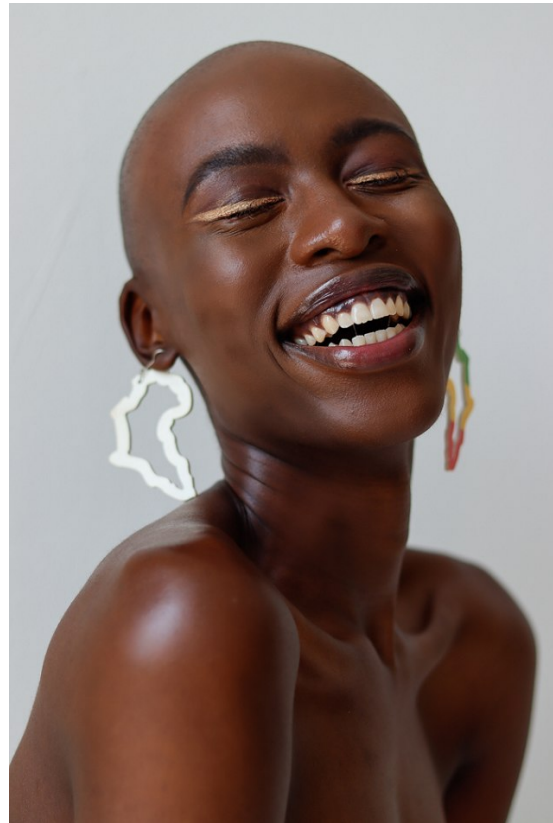

BOSS MODELS

DURBAN

NAMKA ZUMA

Height: 175cm Bust: 80cm Waist: 65cm Hips: 98cm Shoe: 8 UK Hair: Black Eyes: Brown

BOSS MODELS

DURBAN

NAMKA ZUMA

Height: 175cm Bust: 80cm Waist: 65cm Hips: 98cm Shoe: 8 UK Hair: Black Eyes: Brown

BOSS MODELS

DURBAN

NAMKA ZUMA

Height: 175cm Bust: 80cm Waist: 65cm Hips: 98cm Shoe: 8 UK Hair: Black Eyes: Brown