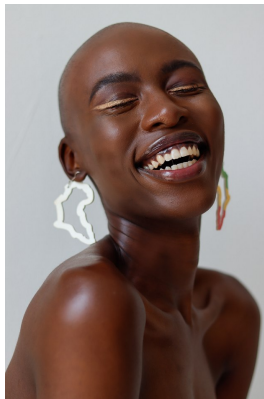

# BOSS MODELS

DURBAN

## NAMKA ZUMA

Height: 175cm Bust: 80cm Waist: 65cm Hips: 98cm Shoe: 8 UK Hair: Black Eyes: Brown