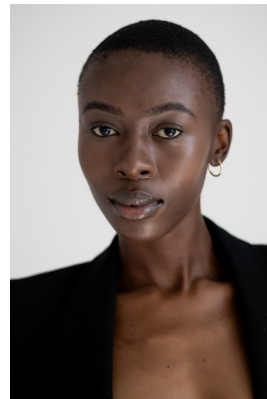

# BOSS MODELS

DURBAN

## NAMKA ZUMA

Height: 175cm Bust: 80cm Waist: 65cm Hips: 98cm Shoe: 8 UK Hair: Black Eyes: Brown