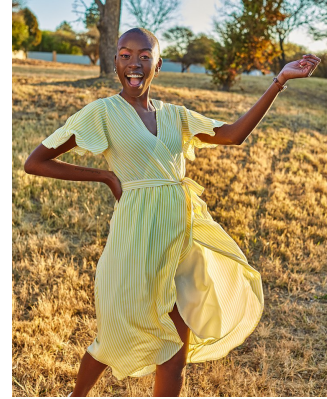

# BOSS MODELS

DURBAN

## NAMKA ZUMA

Height: 175cm Bust: 80cm Waist: 65cm Hips: 98cm Shoe: 8 UK Hair: Black Eyes: Brown