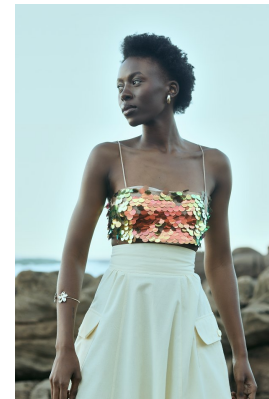

BOSS MODELS

DURBAN

NAMKA ZUMA

Height: 175cm Bust: 80cm Waist: 65cm Hips: 98cm Shoe: 8 UK Hair: Black Eyes: Brown