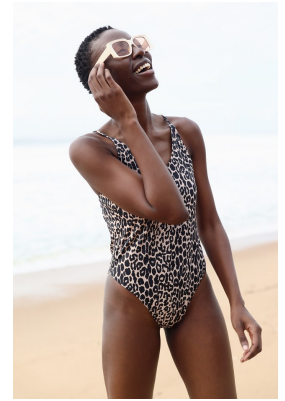

BOSS MODELS

DURBAN

NAMKA ZUMA

Height: 175cm Bust: 80cm Waist: 65cm Hips: 98cm Shoe: 8 UK Hair: Black Eyes: Brown