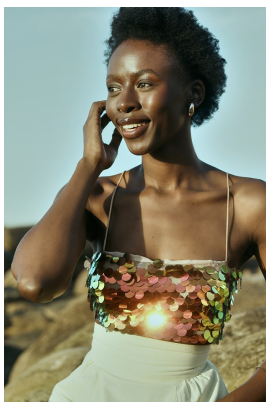

BOSS MODELS

DURBAN

NAMKA ZUMA

Height: 175cm Bust: 80cm Waist: 65cm Hips: 98cm Shoe: 8 UK Hair: Black Eyes: Brown