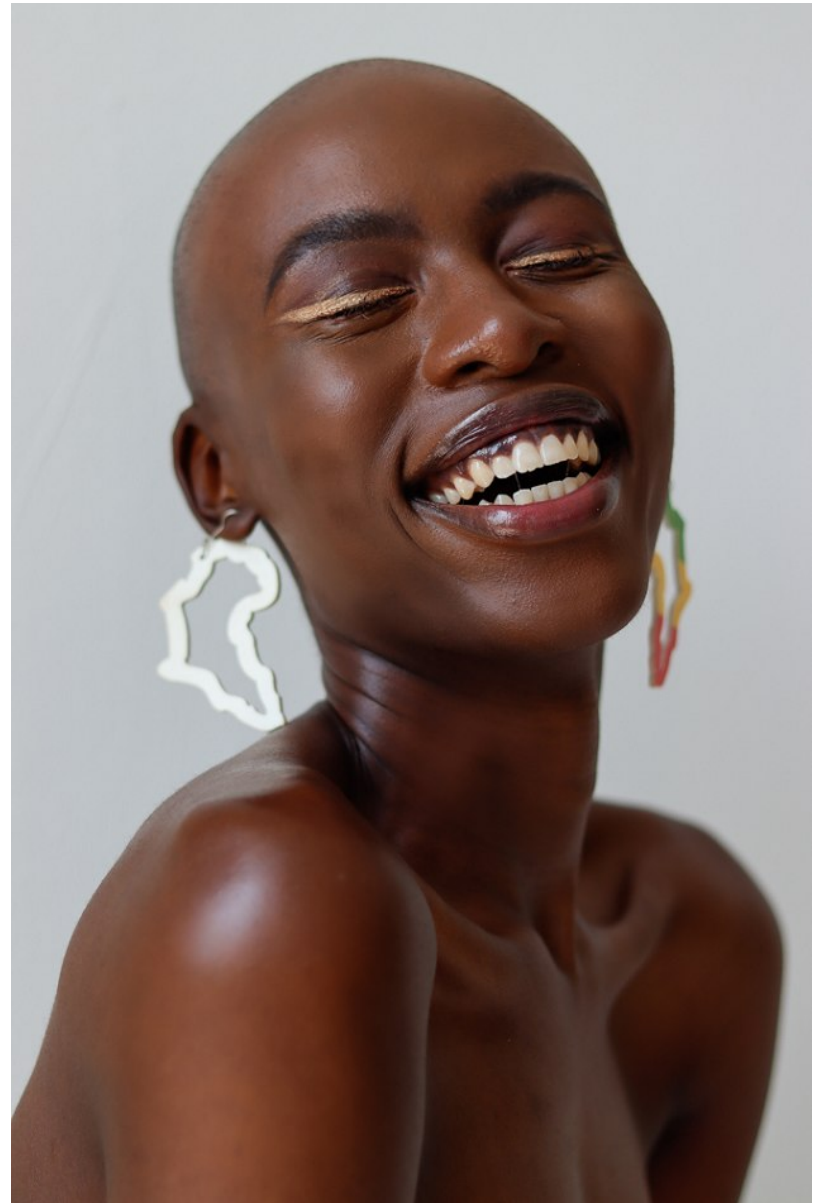

BOSS MODELS

DURBAN

NAMKA ZUMA

Height: 175cm Bust: 80cm Waist: 65cm Hips: 98cm Shoe: 8 UK Hair: Black Eyes: Brown