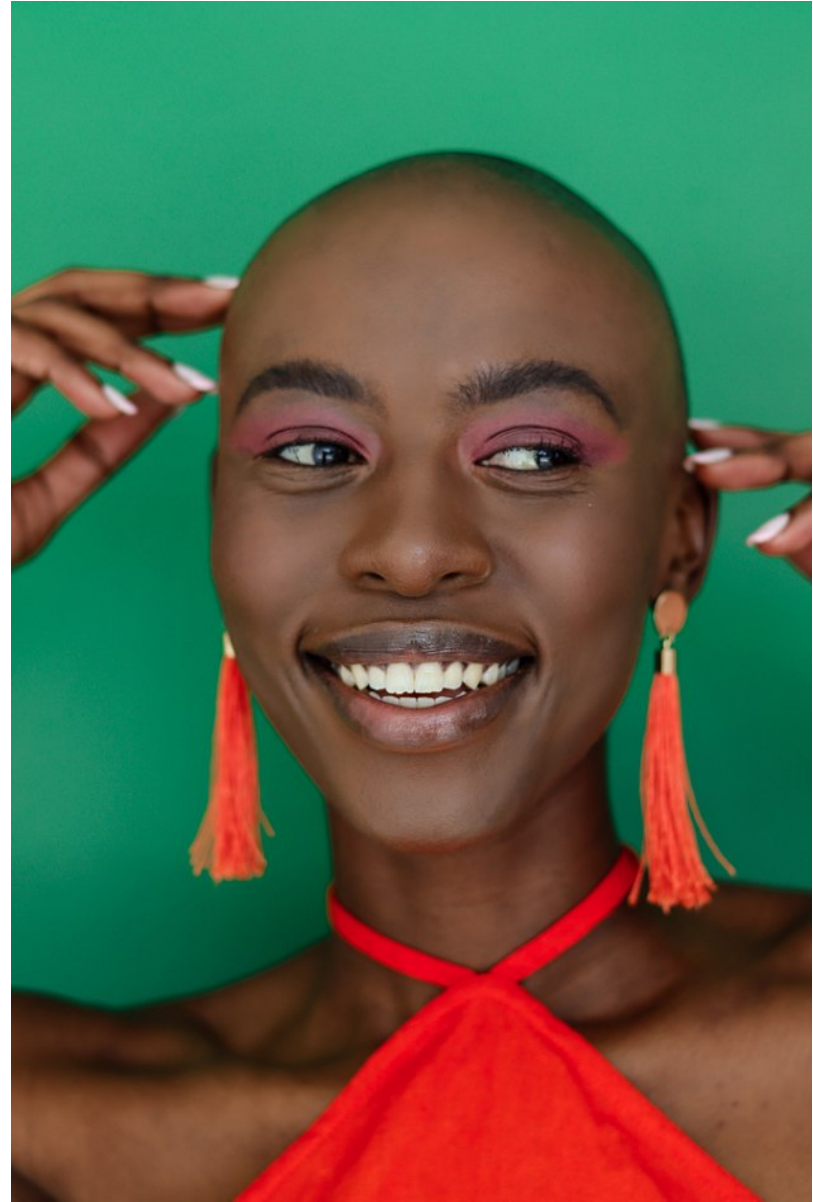

BOSS MODELS

DURBAN

NAMKA ZUMA

Height: 175cm Bust: 80cm Waist: 65cm Hips: 98cm Shoe: 8 UK Hair: Black Eyes: Brown

BOSS MODELS

DURBAN

NAMKA ZUMA

Height: 175cm Bust: 80cm Waist: 65cm Hips: 98cm Shoe: 8 UK Hair: Black Eyes: Brown