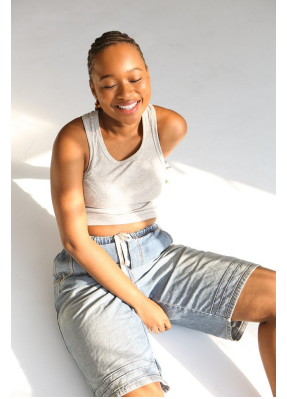

BOSS MODELS

DURBAN

NOLUTHANDO SHABALALA

Height: 170cm Bust: 87cm Waist: 72cm Hips: 114cm Shoe: 5 UK Hair: Black Eyes: Black

BOSS MODELS

DURBAN

NOLUTHANDO SHABALALA

Height: 170cm Bust: 87cm Waist: 72cm Hips: 114cm Shoe: 5 UK Hair: Black Eyes: Black