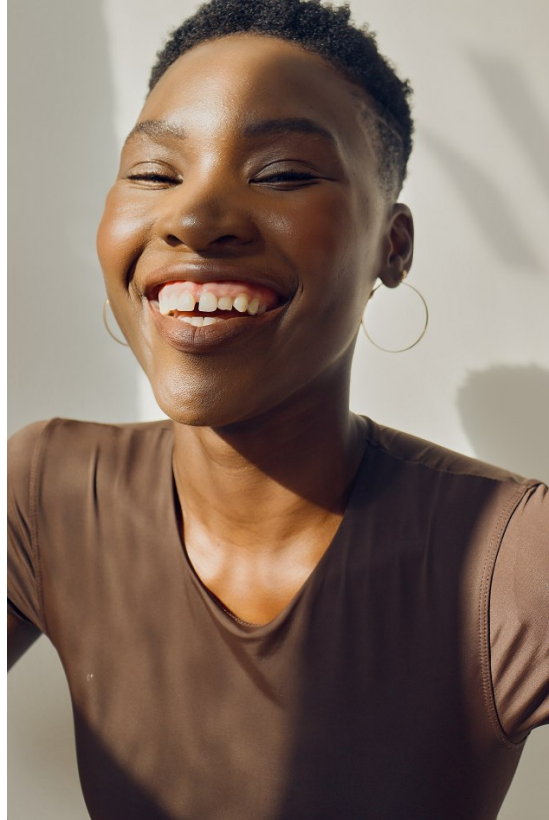

BOSS MODELS

DURBAN

PAMELA CHAPETA

Height: 173cm Bust: 86cm Waist: 71cm Hips: 100cm Shoe: 6 UK Hair: Brown Eyes: Brown

BOSS MODELS

DURBAN

PAMELA CHAPETA

Height: 173cm Bust: 86cm Waist: 71cm Hips: 100cm Shoe: 6 UK Hair: Brown Eyes: Brown