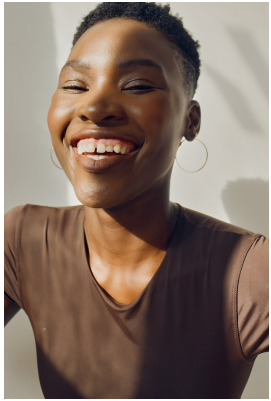

BOSS MODELS

DURBAN

PAMELA CHAPETA

Height: 173cm Bust: 86cm Waist: 71cm Hips: 100cm Shoe: 6 UK Hair: Brown Eyes: Brown

BOSS MODELS

DURBAN

PAMELA CHAPETA

Height: 173cm Bust: 86cm Waist: 71cm Hips: 100cm Shoe: 6 UK Hair: Brown Eyes: Brown