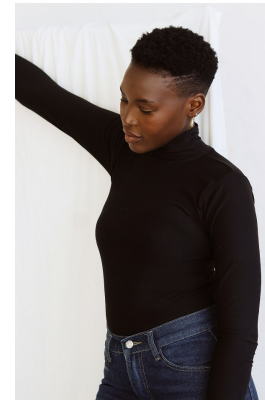

BOSS MODELS

DURBAN

PAMELA CHAPETA

Height: 173cm Bust: 86cm Waist: 71cm Hips: 100cm Shoe: 6 UK Hair: Brown Eyes: Brown

BOSS MODELS

DURBAN

PAMELA CHAPETA

Height: 173cm Bust: 86cm Waist: 71cm Hips: 100cm Shoe: 6 UK Hair: Brown Eyes: Brown