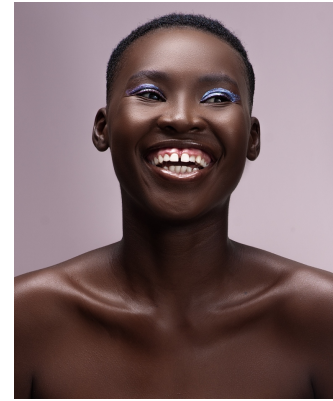

BOSS MODELS

DURBAN

PAMELA CHAPETA

Height: 173cm Bust: 86cm Waist: 71cm Hips: 100cm Shoe: 6 UK Hair: Brown Eyes: Brown

BOSS MODELS

DURBAN

PAMELA CHAPETA

Height: 173cm Bust: 86cm Waist: 71cm Hips: 100cm Shoe: 6 UK Hair: Brown Eyes: Brown