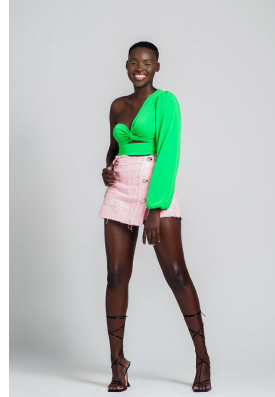

BOSS MODELS

DURBAN

PAMELA CHAPETA

Height: 173cm Bust: 86cm Waist: 71cm Hips: 100cm Shoe: 6 UK Hair: Brown Eyes: Brown

BOSS MODELS

DURBAN

PAMELA CHAPETA

Height: 173cm Bust: 86cm Waist: 71cm Hips: 100cm Shoe: 6 UK Hair: Brown Eyes: Brown