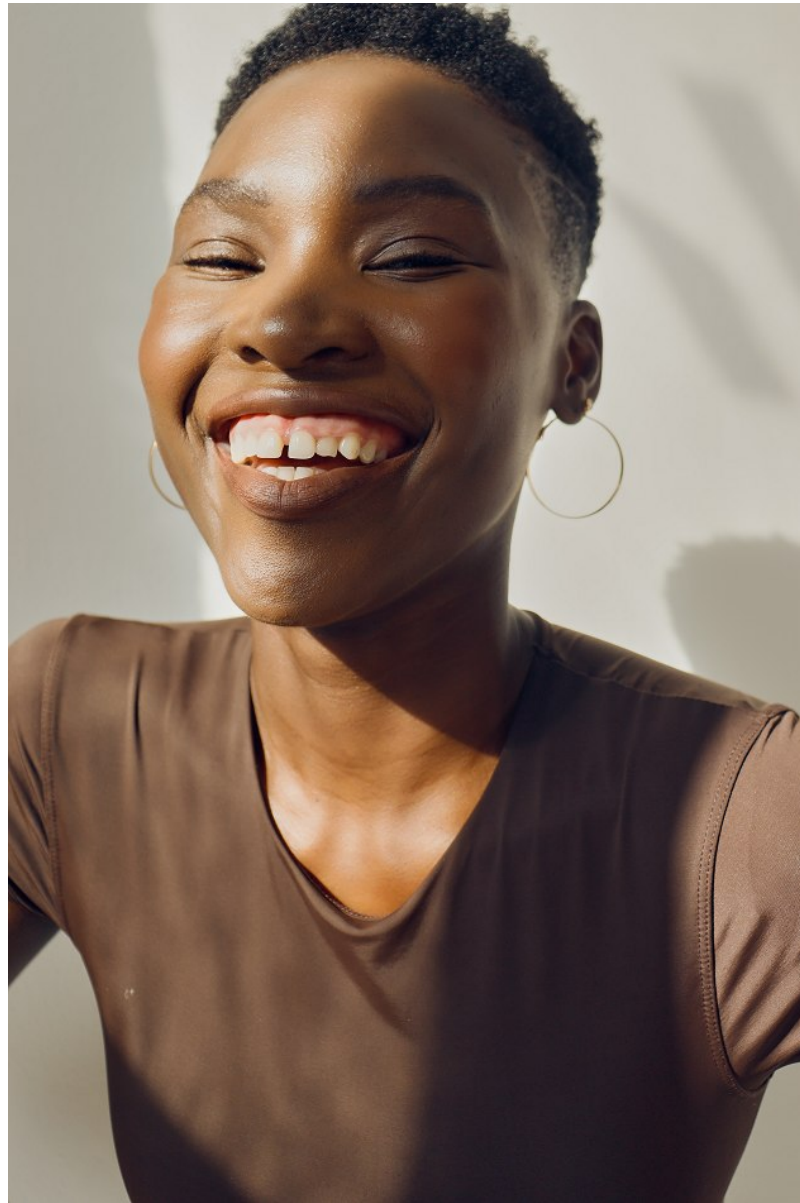

# BOSS MODELS

DURBAN

PAMELA CHAPETA

Height: 173cm Bust: 86cm Waist: 71cm Hips: 100cm Shoe: 6 UK Hair: Brown Eyes: Brown