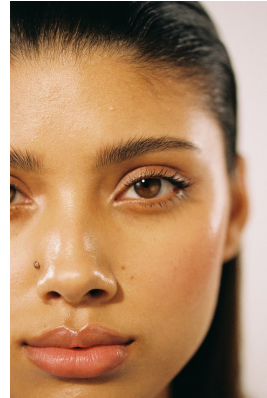

BOSS MODELS

DURBAN

JADA LEE TITUS

Height: 170cm Bust: 82cm Waist: 64cm Hips: 95cm Shoe: 6 UK Hair: Light Brown Eyes: Brown