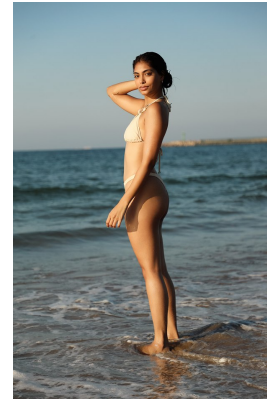

# BOSS MODELS

DURBAN

JEMIMA PATHER

Height: 167cm Bust: 83cm Waist: 65cm Hips: 95cm Shoe: 5 UK Hair: Light Brown Eyes: Brown

## JEMIMA PATHER

Height: 167cm Bust: 83cm Waist: 65cm Hips: 95cm Shoe: 5 UK Hair: Light Brown Eyes: Brown