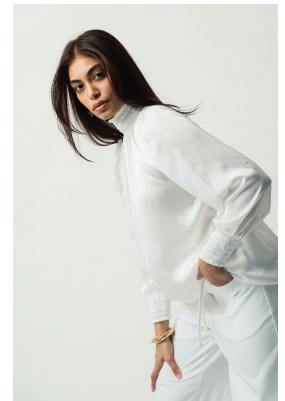

# BOSS MODELS

DURBAN

JEMIMA PATHER

Height: 167cm Bust: 83cm Waist: 65cm Hips: 95cm Shoe: 5 UK Hair: Light Brown Eyes: Brown

# BOSS MODELS

DURBAN

## JEMIMA PATHER

Height: 167cm Bust: 83cm Waist: 65cm Hips: 95cm Shoe: 5 UK Hair: Light Brown Eyes: Brown