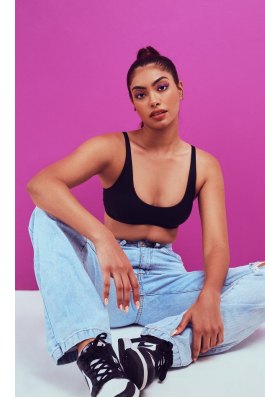

# BOSS MODELS

DURBAN

## JEMIMA PATHER

Height: 176cm Bust: 83cm Waist: 65cm Hips: 95cm Shoe: 5 UK Hair: Light Brown Eyes: Brown