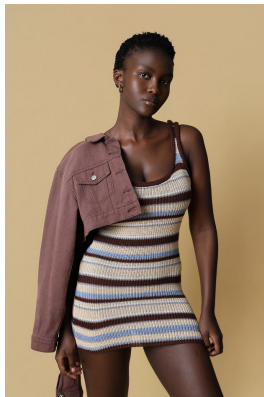

BOSS MODELS

DURBAN

NOKWAZI FAITH MAKATINI

Height: 177cm Bust: 84cm Waist: 62cm Hips: 91cm Shoe: 6 UK Hair: Black Eyes: Brown