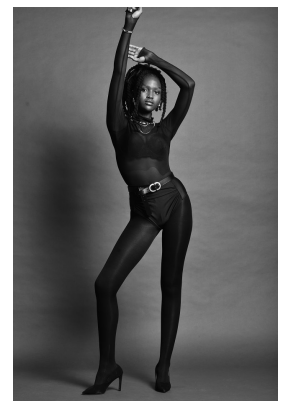

# BOSS MODELS

DURBAN

## NOKWAZI FAITH MAKATINI

Height: 177cm Bust: 84cm Waist: 62cm Hips: 91cm Shoe: 6 UK Hair: Black Eyes: Brown