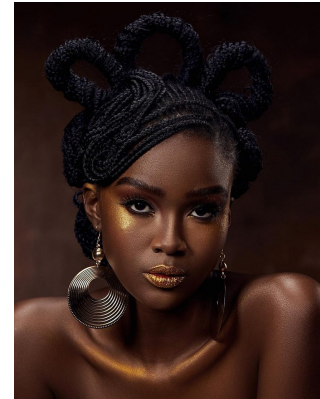

BOSS MODELS

DURBAN

NOKWAZI FAITH MAKATINI

Height: 177cm Bust: 84cm Waist: 62cm Hips: 91cm Shoe: 6 UK Hair: Black Eyes: Brown