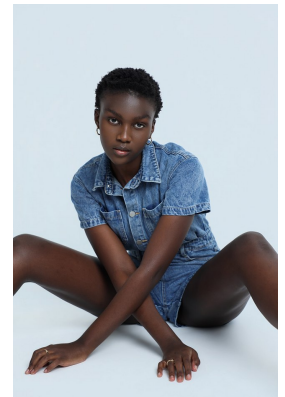

BOSS MODELS

DURBAN

NOKWAZI FAITH MAKATINI

Height: 177cm Bust: 84cm Waist: 62cm Hips: 91cm Shoe: 6 UK Hair: Black Eyes: Brown