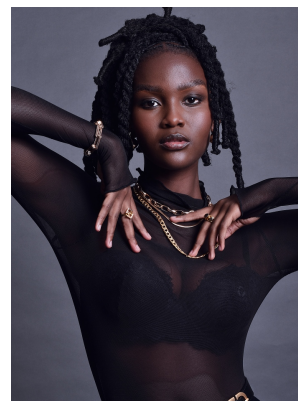

# BOSS MODELS

DURBAN

## NOKWAZI FAITH MAKATINI

Height: 177cm Bust: 84cm Waist: 62cm Hips: 91cm Shoe: 6 UK Hair: Black Eyes: Brown