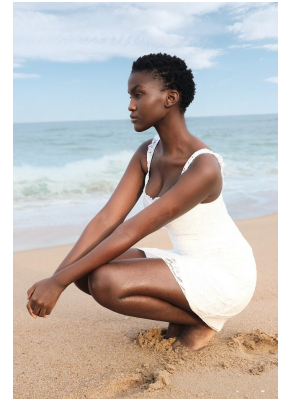

# BOSS MODELS

DURBAN

## NOKWAZI FAITH MAKATINI

Height: 177cm Bust: 84cm Waist: 62cm Hips: 91cm Shoe: 6 UK Hair: Black Eyes: Brown