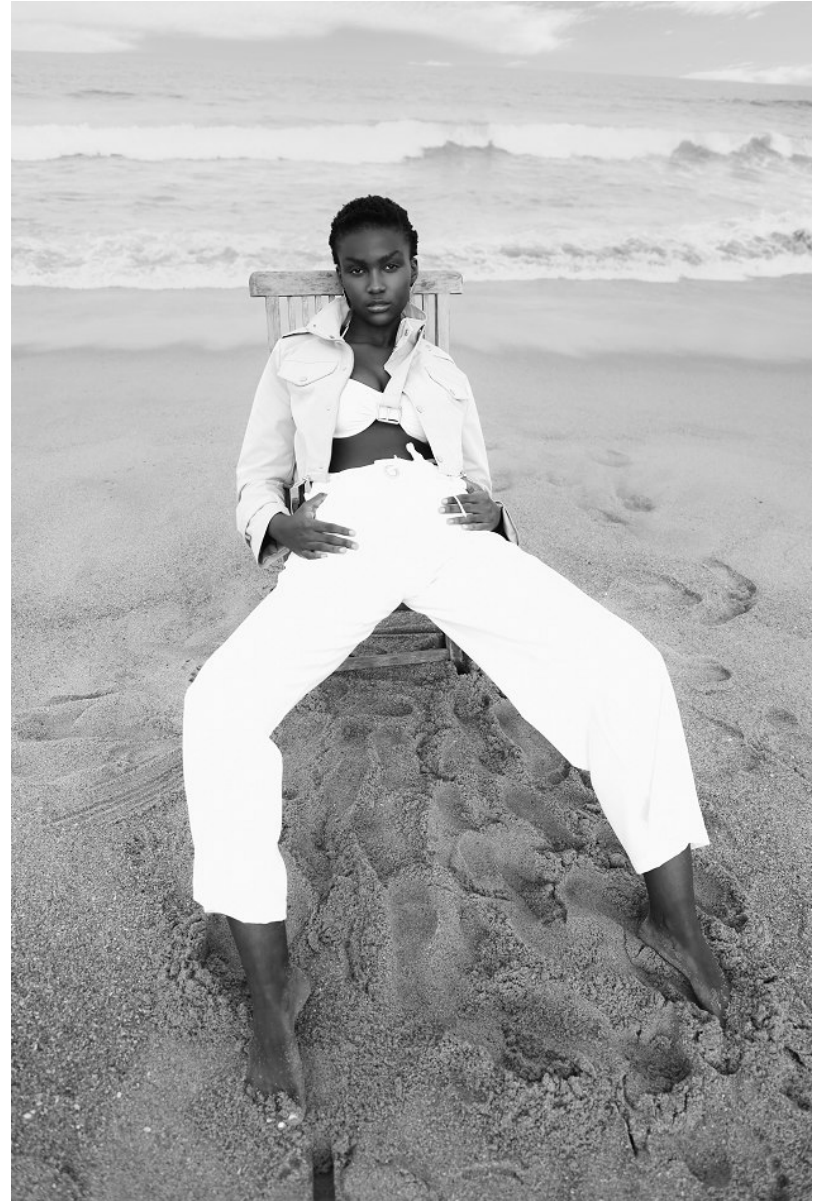

BOSS MODELS

DURBAN

NOKWAZI FAITH MAKATINI

Height: 177cm Bust: 84cm Waist: 62cm Hips: 91cm Shoe: 6 UK Hair: Black Eyes: Brown

BOSS MODELS

DURBAN

NOKWAZI FAITH MAKATINI

Height: 177cm Bust: 84cm Waist: 62cm Hips: 91cm Shoe: 6 UK Hair: Black Eyes: Brown