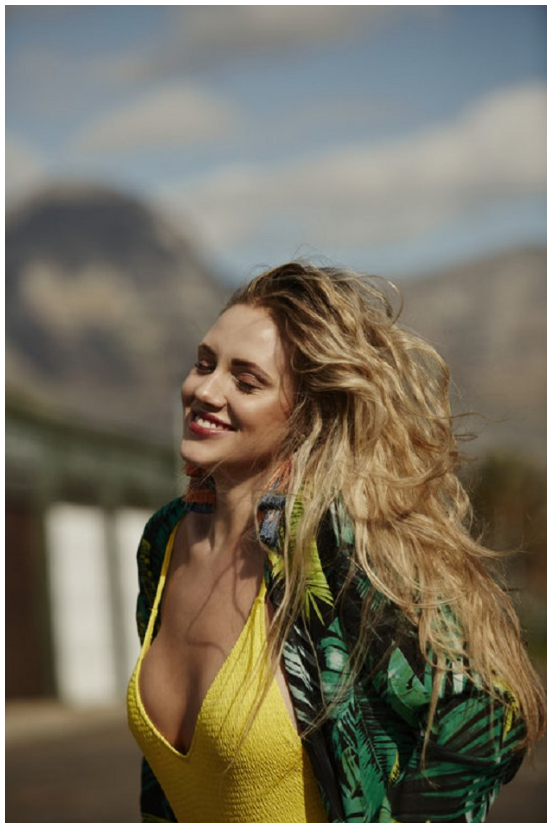

BOSS MODELS

DURBAN

AMBER HORNE

Height: 174cm Bust: 99cm Waist: 79cm Hips: 99cm Shoe: 7 UK Hair: Blonde Eyes: Blue

BOSS MODELS

DURBAN

AMBER HORNE

Height: 174cm Bust: 99cm Waist: 79cm Hips: 99cm Shoe: 7 UK Hair: Blonde Eyes: Blue

BOSS MODELS

DURBAN

AMBER HORNE

Height: 174cm Bust: 99cm Waist: 79cm Hips: 99cm Shoe: 7 UK Hair: Blonde Eyes: Blue