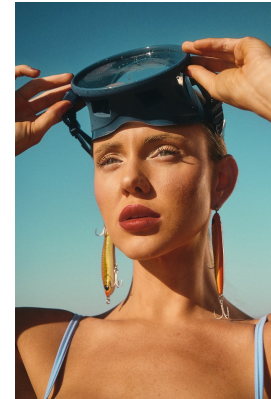

# BOSS MODELS

DURBAN

## AMBER HORNE

Height: 174cm Bust: 99cm Waist: 79cm Hips: 99cm Shoe: 7 UK Hair: Blonde Eyes: Blue