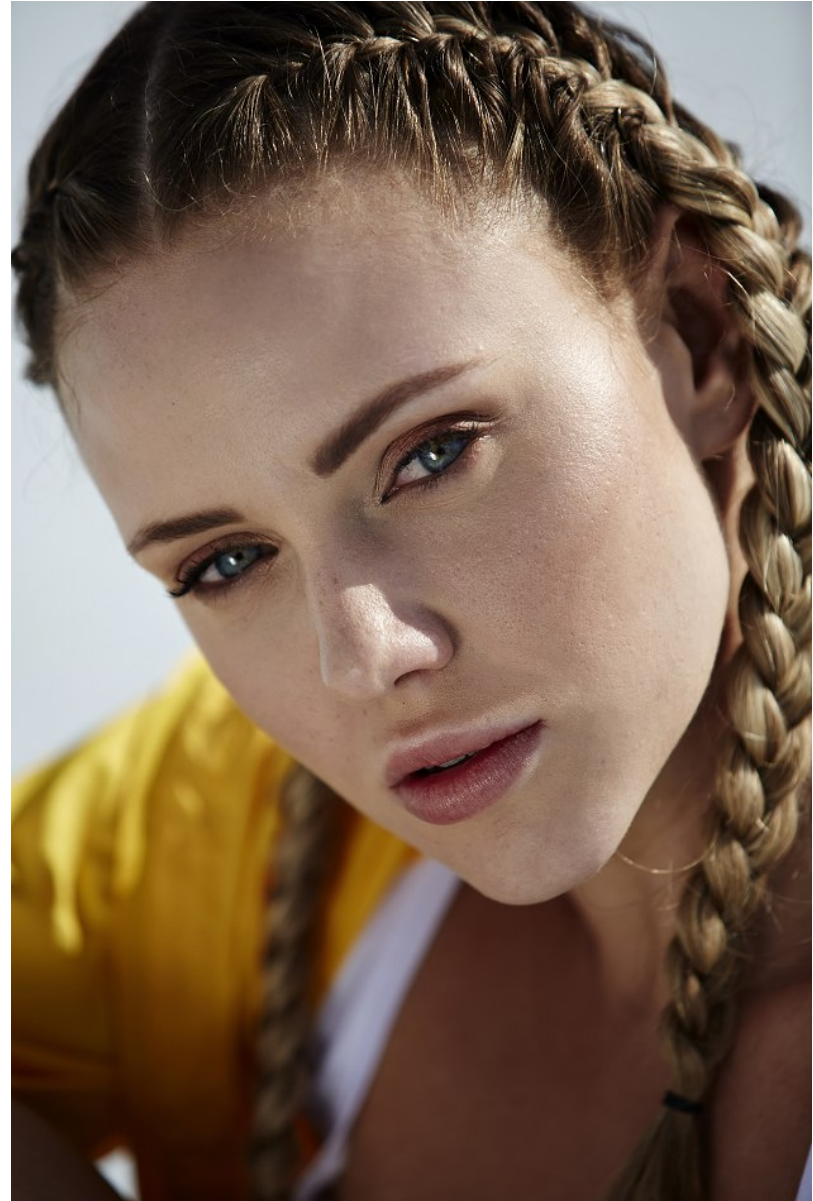

BOSS MODELS

DURBAN

AMBER HORNE

Height: 174cm Bust: 99cm Waist: 79cm Hips: 99cm Shoe: 7 UK Hair: Blonde Eyes: Blue

BOSS MODELS

DURBAN

AMBER HORNE

Height: 174cm Bust: 99cm Waist: 79cm Hips: 99cm Shoe: 7 UK Hair: Blonde Eyes: Blue