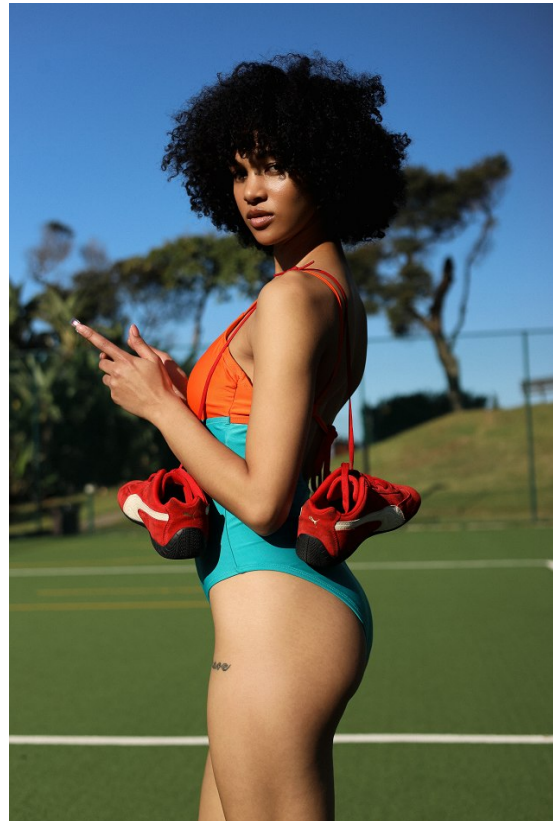

# BOSS MODELS

DURBAN

TAZLEY GREWE

Height: 175cm Bust: 82cm Waist: 66cm Hips: 95cm Shoe: 5.5 UK Hair: Black Eyes: Brown