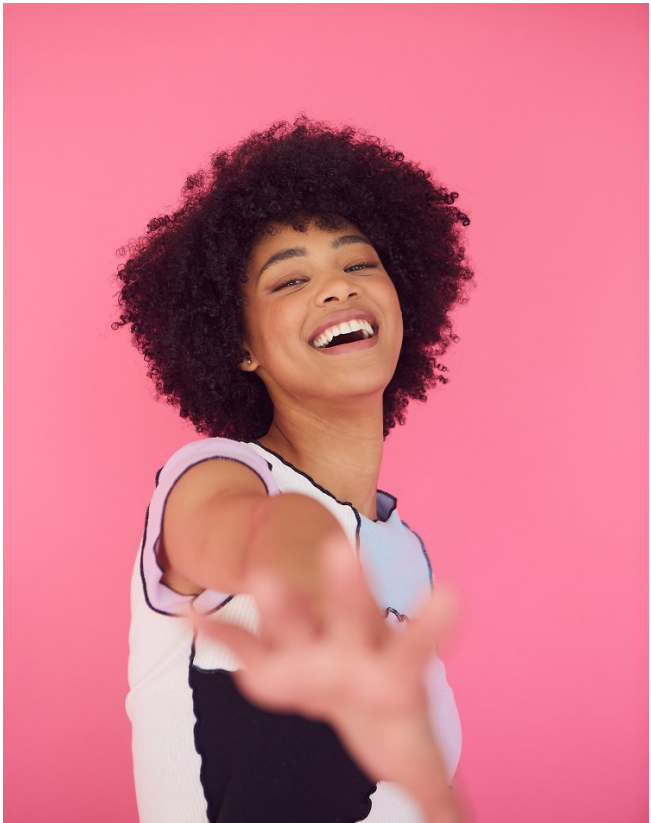

# BOSS MODELS

DURBAN

TAZLEY GREWE

Height: 175cm Bust: 82cm Waist: 66cm Hips: 95cm Shoe: 5.5 UK Hair: Black Eyes: Brown